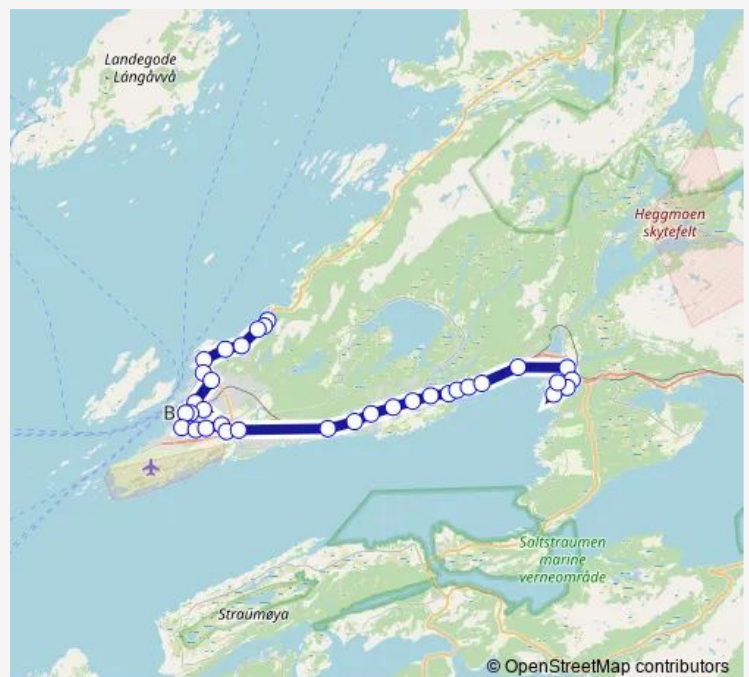

### Route info

Direction:

Stops: 0

Trip Duration: — min

**Direction**

undefined — undefined

0 stops

[Open route schedule](#)**Route schedule**