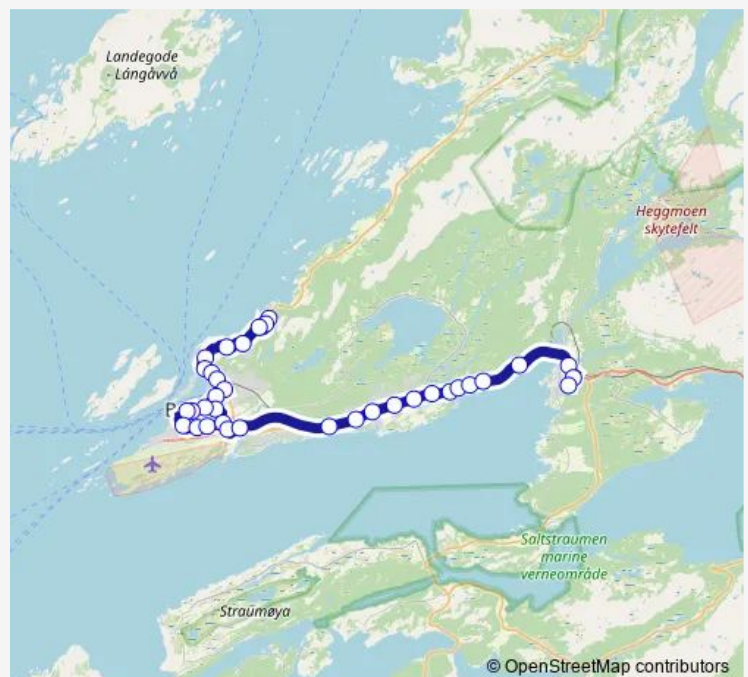

03:21-02:21⁺¹

Sunday

03:21

Route info

Direction: Oksebakken

Stops: 34

Trip Duration: 0 hour 48 min

Myra