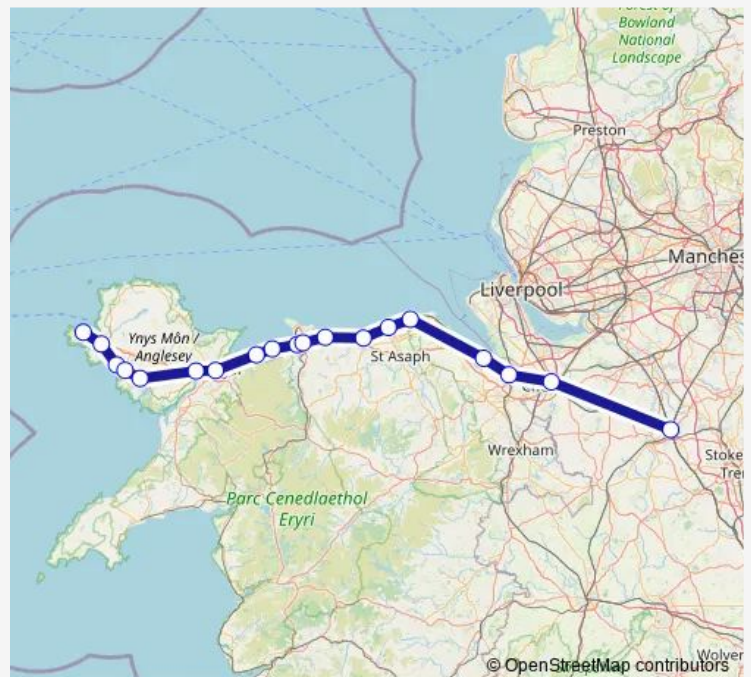

Rail Aw:Hhd->Cre AW train service from HHD to Cre

[Go to website](#)

Direction

Holyhead — Crewe

19 stops

[Open route schedule](#)

Holyhead

Valley

Rhosneigr

Ty Croes

Bodorgan

Llanfairpwll

Bangor (Gwynedd)

Llanfairfechan

Penmaenmawr

Conwy

Llandudno Junction

Colwyn Bay

Abergele & Pensarn

Rhyl

Prestatyn

Flint

Shotton

Chester

Crewe

Route schedule

Holyhead — Crewe

Monday 18:26-20:32

Tuesday 18:26-20:32

Wednesday 18:26-20:32

Thursday 18:26-20:32

Friday 18:26-20:32

Saturday 18:25-20:35

Sunday 08:45-20:33

Route info

Direction: Holyhead

Stops: 19

Trip Duration: 2 hour 16 min

Aw:Hhd->Cre — AW train service from HHD to Cre