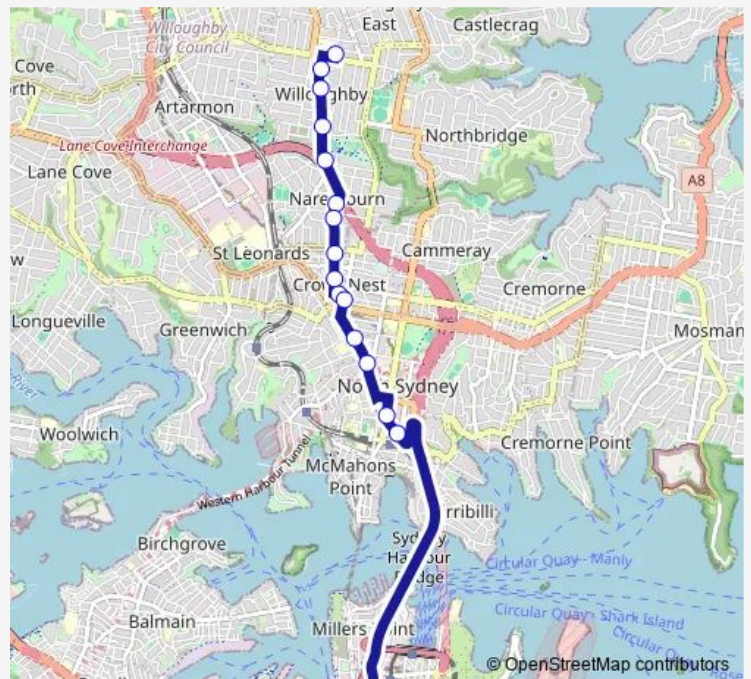

Willoughby Rd At Hudson Av

Willoughby Rd Opp Julian St

Willoughby Rd At Small St

Willoughby Rd After Garland Rd

Willoughby Rd At Dodds St

St Leonards Catholic Church, Willoughby Rd

Willoughby Rd At Atchison St

Willoughby Rd After Holtermann St

Crows Nest, Burlington St, Stand E

Alexander St After Burlington St

North Sydney Girls High School, Pacific Hwy

Pacific Hwy At West St

Victoria Cross Station, Miller St, Stand E

Pacific Hwy At Walker St

Wynyard Station, York St, Stand M

Route schedule

Willoughby Girls High School, Keary St, Stand 7 — Wynyard Station, York St, Stand M

Monday	15:35
Tuesday	15:35
Wednesday	15:35
Thursday	14:35-15:35
Friday	15:35
Saturday	—
Sunday	—

Route info

Direction: Willoughby Girls High School, Keary St, Stand 7

Stops: 16

Trip Duration: 0 hour 24 min

754w — Willoughby Girls High to Crows Nest

754w School Bus time schedules and route maps are available in an offline PDF at [busmaps.com](https://busmaps.com). Use the [busmaps.com](https://busmaps.com) website to see live bus times, train schedule or subway schedule, and step-by-step directions for all public transit in Sydney