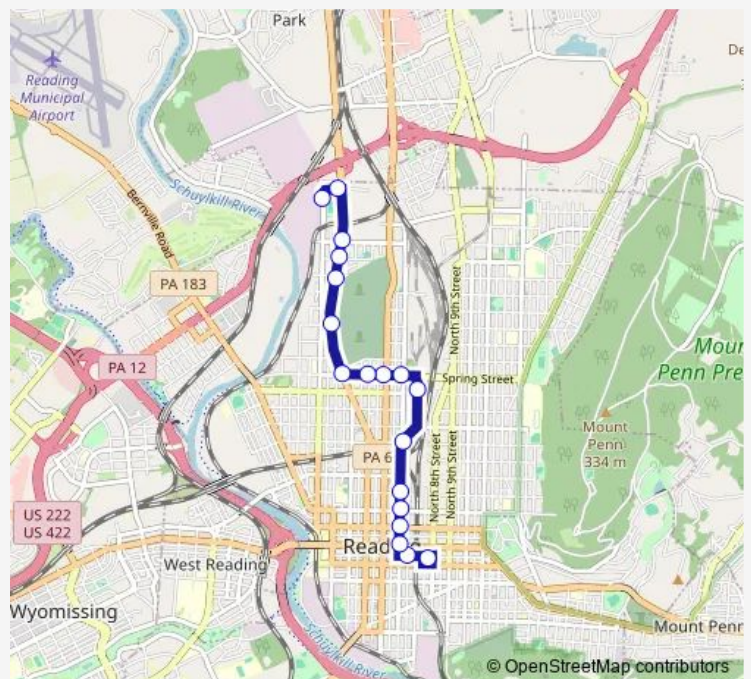

Bus 19r Riverside/First Energy Stadium

[Go to website](#)

Direction

Barta Transportation Center — Park-N-Ride Lot At First Energy Stadium

18 stops

[Open route schedule](#)

- Barta Transportation Center
- 6th St. & Cherry St. Mid Block Wb
- 6th St. & Penn St. Farside Nb
- 6th St. & Washington St. Farside Nb
- 6th St & Walnut St Farside Nb
- 6th St & Elm St Farside Nb
- 6th St & Greenwich St Farside Nb
- Price-Rite Market At Outer Station
- 6th St & Spring St Farside Wb
- 5th St & Spring St Far Side West Bound
- 4th St & Spring St Farside Wb
- Centre Ave & Spring St Farside Nb
- Centre Ave & Pike St Farside Nb
- Centre Ave. & Evans St. Farside Nb
- Centre Ave & Exeter St Farside Nb
- Centre Ave & Bern St Farside Nb
- Centre Ave & Cathedral St Farside Wb
- Park-N-Ride Lot At First Energy Stadium

Route schedule

Barta Transportation Center — Park-N-Ride Lot At First Energy Stadium

Monday	05:45-18:15
Tuesday	05:45-18:15
Wednesday	05:45-18:15
Thursday	05:45-18:15
Friday	05:45-18:15
Saturday	06:45-17:45
Sunday	—

Route info

Direction: Barta Transportation Center

Stops: 18

Trip Duration: 0 hour 15 min

19r — Riverside/First Energy Stadium

Direction

Park-N-Ride Lot At First Energy Stadium — Barta Transportation Center

17 stops

[Open route schedule](#)

Park-N-Ride Lot At First Energy Stadium

Front St & Bern St Farside Eb

Centre Ave & Bern St Nearside Eb

Centre Ave & Exeter St Farside Sb

Centre Ave & Amity St Farside Sb

Centre Ave & Marion St Farside Sb