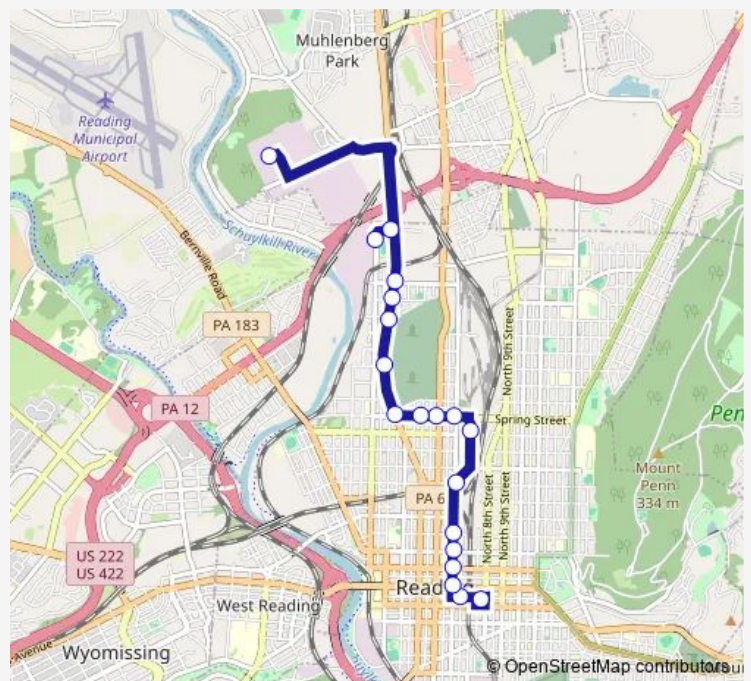

**Bus 19r Riverside/First Energy Stadium**

[Go to website](#)

**Direction**

Barta Transportation Center — Park-N-Ride Lot At First Energy Stadium

19 stops

[Open route schedule](#)

- Barta Transportation Center
- 6th St. & Cherry St. Mid Block Wb
- 6th St. & Penn St. Farside Nb
- 6th St. & Washington St. Farside Nb
- 6th St & Walnut St Farside Nb
- 6th St & Elm St Farside Nb
- 6th St & Greenwich St Farside Nb
- Price-Rite Market At Outer Station
- 6th St & Spring St Farside Wb
- 5th St & Spring St Far Side West Bound
- 4th St & Spring St Farside Wb
- Centre Ave. & Spring St. Farside Nb
- Centre Ave & Pike St Farside Nb
- Centre Ave. & Evans St. Farside Nb
- Centre Ave & Exeter St Farside Nb
- Centre Ave & Bern St Farside Nb
- Amazon 1000 Patriot Pkw
- Centre Ave & Cathedral St Farside Wb
- Park-N-Ride Lot At First Energy Stadium

**Route schedule**

Barta Transportation Center — Park-N-Ride Lot At First Energy Stadium

Monday	05:45-18:15
Tuesday	05:45-18:15
Wednesday	05:45-18:15
Thursday	05:45-18:15
Friday	05:45-18:15
Saturday	06:45-17:45
Sunday	—

**Route info**

Direction: Barta Transportation Center

Stops: 19

Trip Duration: 0 hour 15 min

19r — Riverside/First Energy Stadium

## Route info

Direction: Park-N-Ride Lot At First Energy Stadium

Stops: 17

Trip Duration: 0 hour 15 min

19r Bus time schedules and route maps are available in an offline PDF at busmaps.com. Use the busmaps.com website to see live bus times, train schedule or subway schedule, and step-by-step directions for all public transit in Reading