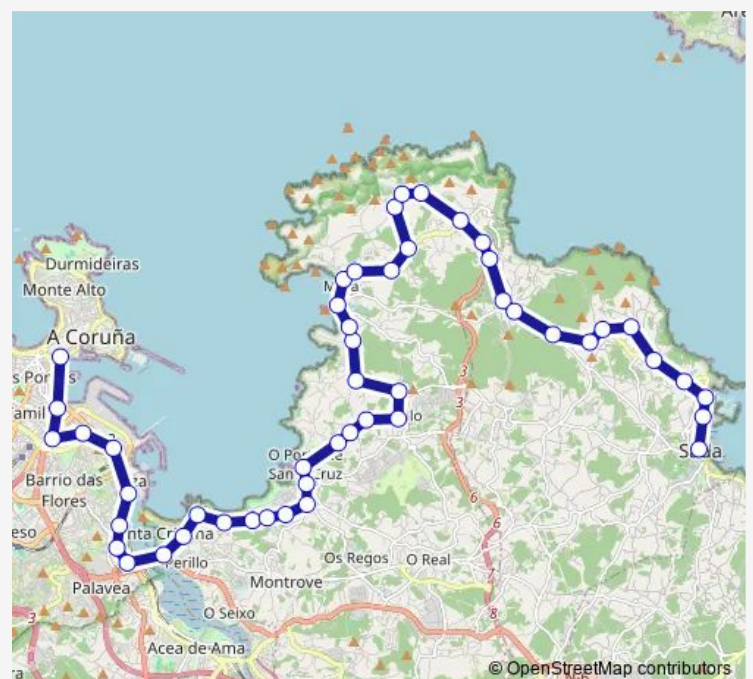

Thursday 07:20

Friday 07:20

Saturday —

Sunday —

Route info

Direction: Concello De Sada

Stops: 50

Trip Duration: 1 hour 10 min