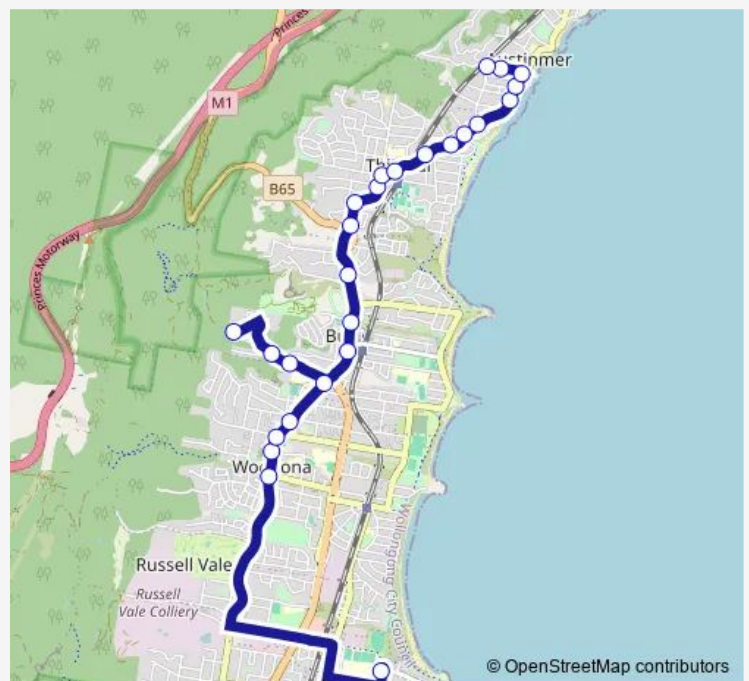

School Bus S362 Holy Spirit College to Austinmer

[Go to website](#)

Direction

Holy Spirit College, Cawley St — Moore St Opp Austinmer Station

26 stops

[Open route schedule](#)

- Holy Spirit College, Cawley St
- Princes Hwy At Gray St
- Princes Hwy Opp Woonona-Bulli RSL Memorial Club
- Princes Hwy At Popes Rd
- Princes Hwy Before Hillcrest Av
- Princes Hwy Before Hospital Rd
- Hospital Rd At Alanson Av
- Highlands Pde At Sturt Pl
- Hospital Rd At Organs Rd
- Bulli Heritage Hotel, Princes Hwy
- Bulli Bowling Club, Princes Hwy
- Bulli Public School, Princes Hwy
- Lawrence Hargrave Dr Opp Hewitts Av
- Lawrence Hargrave Dr After Prince St
- Lawrence Hargrave Dr At Lachlan St
- George St At Lawrence Hargrave Dr
- Thirroul Comm Centre And Library, Lawrence Hargrave Dr
- Thirroul Plaza, Lawrence Hargrave Dr
- Thirroul Fire Station, Lawrence Hargrave Dr
- Lawrence Hargrave Dr At Cochrane Rd
- Lawrence Hargrave Dr Before Henley Rd

Route schedule

Holy Spirit College, Cawley St — Moore St Opp Austinmer Station

Monday	15:35
Tuesday	15:35
Wednesday	—
Thursday	15:35
Friday	15:35
Saturday	—
Sunday	—

Route info

Direction: Holy Spirit College, Cawley St

Stops: 26

Trip Duration: 0 hour 30 min

S362 — Holy Spirit College to Austinmer

Lawrence Hargrave Dr After Mountain Rd

Lawrence Hargrave Dr At Kennedy Rd

Moore St At Lawrence Hargrave Dr

Moore St At Slade St