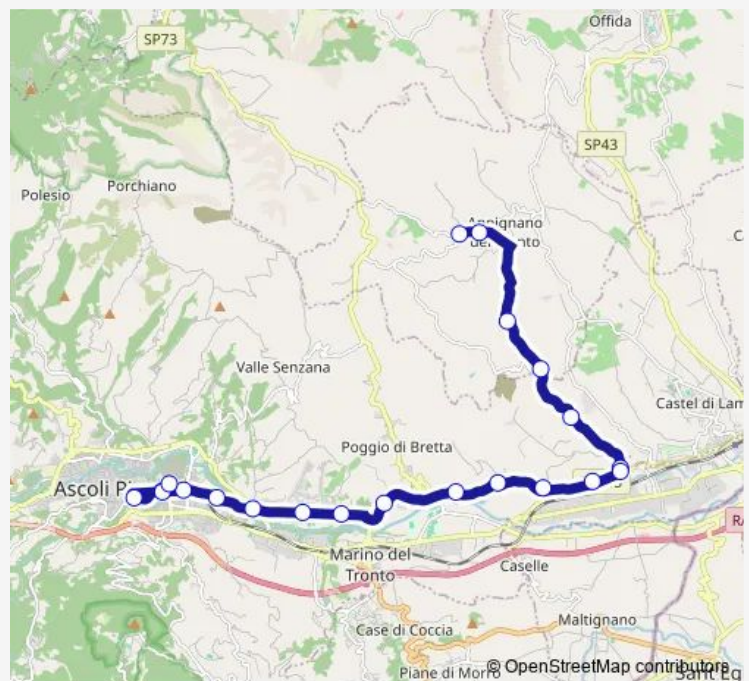

Ascoli Piceno - Iti

Ascoli Piceno - VIA Indipendenza Aci

Ascoli Piceno - Ponte DI Porta Maggiore

Ascoli Piceno - V.Le DE Gasperi (Jolly)

Ascoli Piceno - Ponte DI Porta Maggiore

Ascoli Piceno - Stazione Fs

Route schedule

Appignano DEL Tronto - Cimitero — Ascoli Piceno - Stazione Fs

Monday	07:15
Tuesday	07:15
Wednesday	07:15
Thursday	07:15
Friday	07:15
Saturday	07:15
Sunday	—

Route info

Direction: Appignano DEL Tronto - Cimitero

Stops: 21

Trip Duration: 0 hour 35 min

S.Lucia-Appignano-SS4-Ascoli Piceno

Bus time schedules and route maps are available in an offline PDF at busmaps.com. Use the busmaps.com website to see live bus times, train schedule or subway schedule, and step-by-step directions for all public transit in Ascoli Piceno