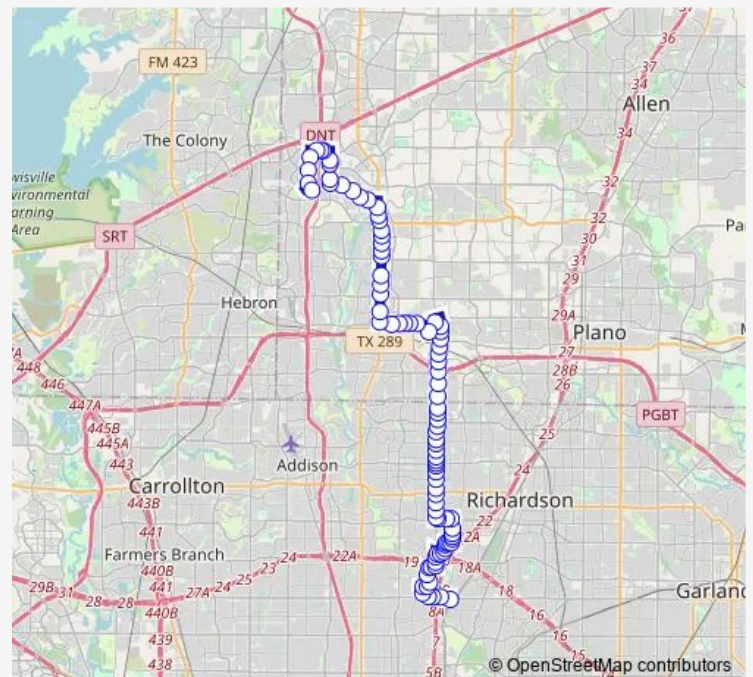

Thursday 05:00-24:00

Friday 05:00-24:00

Saturday 05:30-00:30⁺¹

Sunday 05:30-00:30⁺¹

Route info

Direction: Forest LN Station

Stops: 92

Trip Duration: 1 hour 10 min