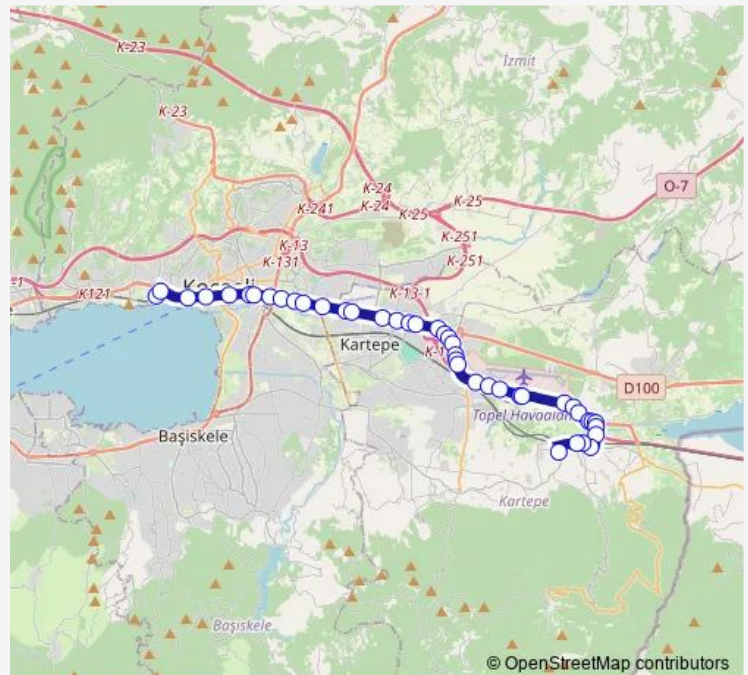

Thursday 07:45-19:45

Friday 07:45-19:45

Saturday 07:45-19:25

Sunday 10:30-19:20

Route info

Direction: Bati Terminali Peronlar

Stops: 42

Trip Duration: 0 hour 35 min