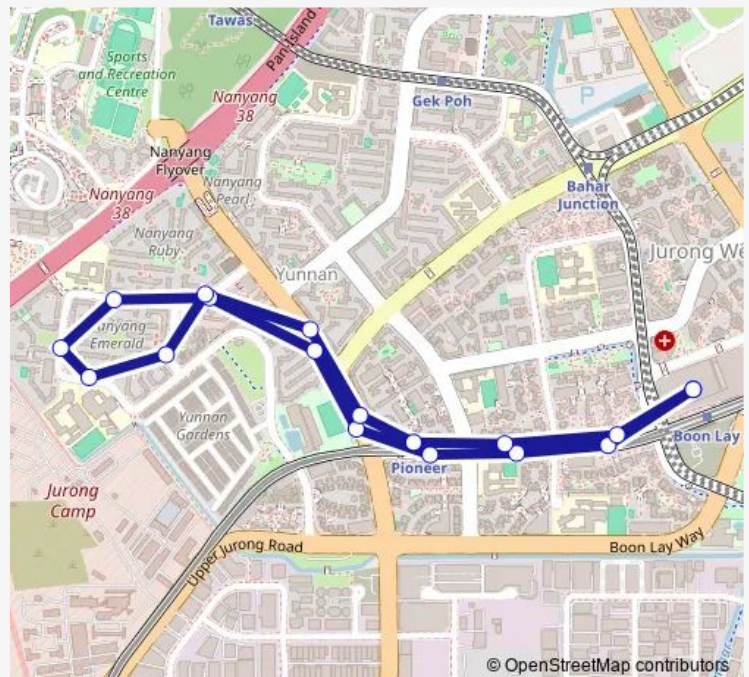

Route schedule

Boon Lay Int — Boon Lay Int

Monday 06:00

Tuesday 06:00

Wednesday 06:00

Thursday 06:00

Friday 06:00

Saturday 06:00

Sunday 06:00

Route info

Direction: Boon Lay Int

Stops: 18

Trip Duration: 0 hour 24 min

241 Bus time schedules and route maps are available in an offline PDF at busmaps.com. Use the busmaps.com website to see live bus times, train schedule or subway schedule, and step-by-step directions for all public transit in Singapore