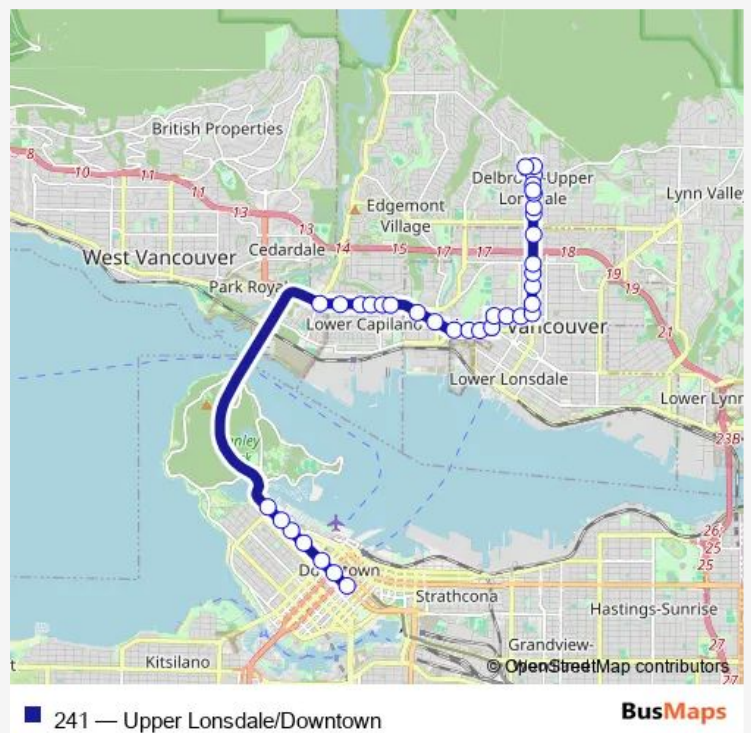

**Route schedule**

Northbound Lonsdale Ave @ E Osborne Rd — Southbound Cambie St @ W Georgia St

Monday	06:38-08:39
Tuesday	06:38-08:39
Wednesday	06:38-08:39
Thursday	06:38-08:39
Friday	06:38-08:39
Saturday	—
Sunday	—

**Route info**

Direction: Northbound Lonsdale Ave @ E Osborne Rd

Stops: 44

Trip Duration: 0 hour 48 min

Westbound W Keith Rd @ Delbruck Ave

Westbound Marine Dr @ Bewicke Ave

Westbound Marine Dr @ Fell Ave

Westbound Marine Dr @ Hanes Ave

Westbound Marine Dr @ Hamilton Ave

Westbound Marine Dr @ Mackay Ave

Westbound Marine Dr @ Lloyd Ave

Westbound Marine Dr @ Pemberton Ave

Westbound Marine Dr @ Bridgman Ave

Westbound Marine Dr @ Philip Ave

Westbound Marine Dr @ Bowser Ave

## Route info

Direction: Westbound W Georgia St @ Homer St

Stops: 36

Trip Duration: 0 hour 44 min

Northbound Lonsdale Ave @ E 19 St

Northbound Lonsdale Ave @ E 21 St

Northbound Lonsdale Ave @ E 23 St

Northbound Lonsdale Ave @ E 27 St