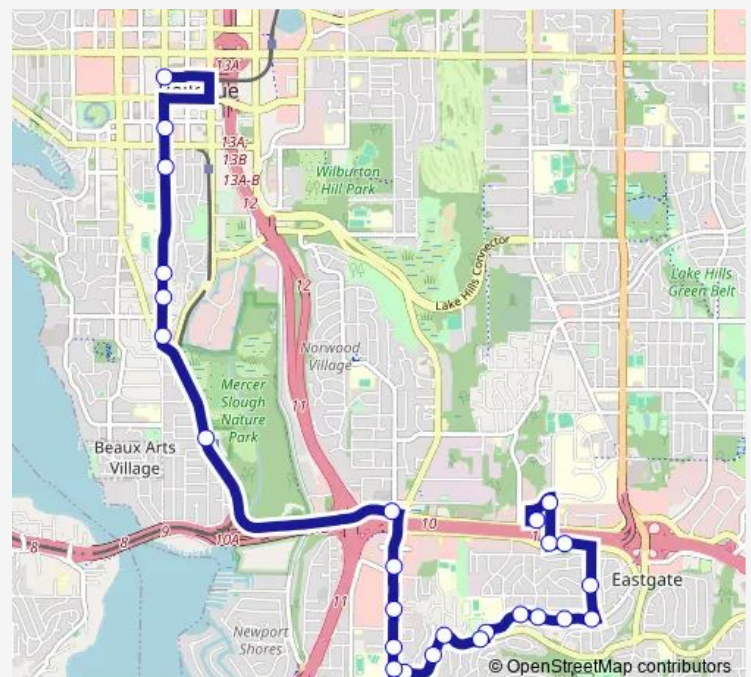

Factoria Blvd SE & SE 38th St

I-90 & Richards Rd

South Bellevue Station Bus Plaza - Bay 3

108th Ave SE & Bellevue Way Se

Route schedule

Eastgate Park & Ride - Bay 1 — Bellevue Transit Center - Bay 11

Monday 05:13-22:20

Tuesday 05:13-22:20

Wednesday —

Thursday 05:13-22:20

Friday 05:13-22:20

Saturday 05:38-22:41

Sunday 05:39-22:41

Route info

Direction: Eastgate Park & Ride - Bay 1

Stops: 26

Trip Duration: 0 hour 25 min

241

108th Ave SE & SE 14th St

108th Ave SE & SE 12th St

108th Ave SE & SE 2nd St

108th Ave NE & NE 2nd St

Bellevue Transit Center - Bay 11

Direction

Bellevue Transit Center - Bay 1 — Eastgate Park & Ride
Acs & 140th Ave SE - Bay 2

24 stops

[Open route schedule](#)

Bellevue Transit Center - Bay 1

108th Ave NE & NE 2nd St

108th Ave SE & SE 3rd St