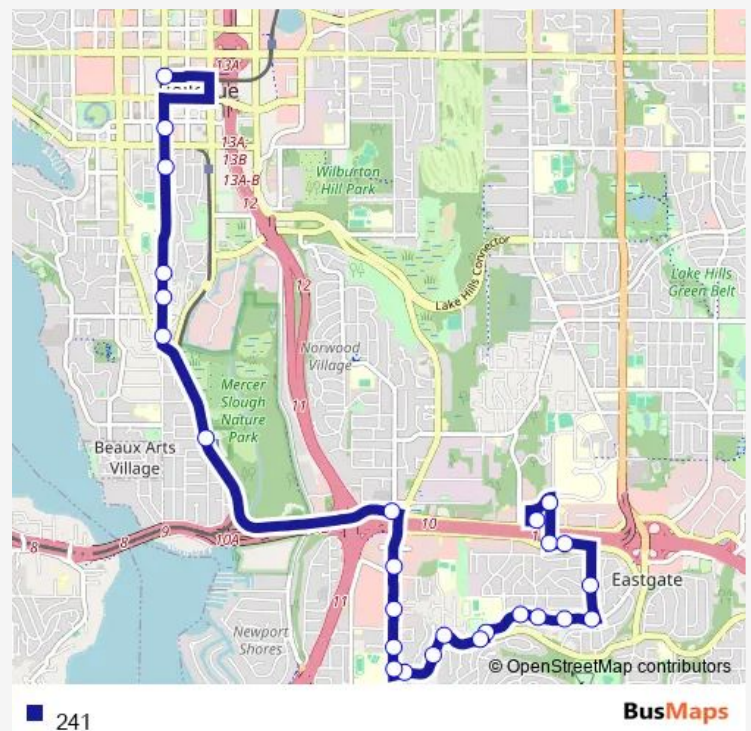

SE Newport Way & SE 42nd PI

SE Newport Way & 129th PI Se

Factoria Blvd SE & SE Newport Way

Factoria Blvd SE & SE 41st Ln

Factoria Blvd SE & SE 40th Ln

Factoria Blvd SE & SE 38th St

I-90 & Richards Rd

South Bellevue Station Bus Plaza - Bay 3

108th Ave SE & Bellevue Way Se

### Route schedule

Eastgate Park & Ride - Bay 1 — Bellevue Transit Center - Bay 11

Monday 05:13-22:20

Tuesday 05:13-22:20

Wednesday —

Thursday 05:13-22:20

Friday 05:13-22:20

Saturday 05:38-22:41

### Route info

Direction: Eastgate Park & Ride - Bay 1

Stops: 26

Trip Duration: 0 hour 21 min

108th Ave SE & SE 14th St

108th Ave SE & SE 12th St

108th Ave SE & SE 2nd St

108th Ave NE & NE 2nd St