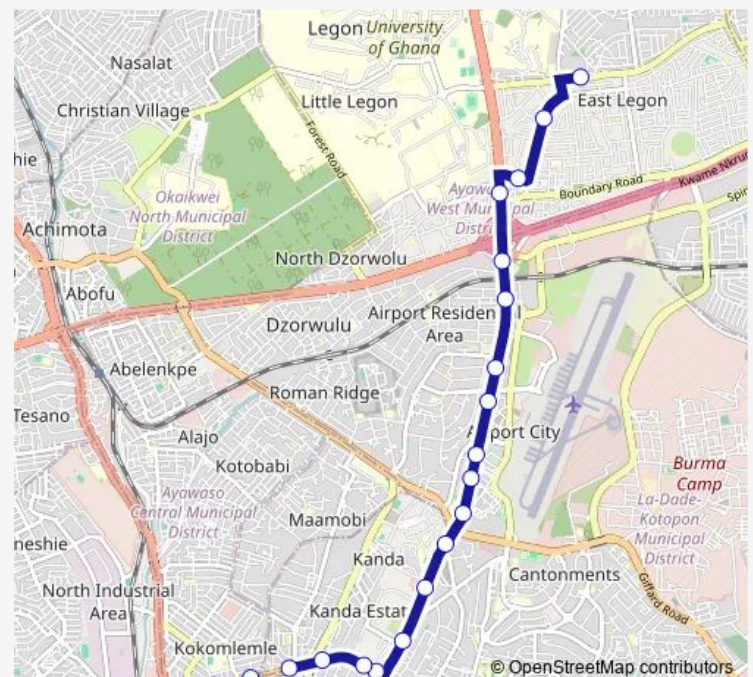

Circle Overhead

### Route schedule

Bawaleshi Second — Circle Overhead

Monday 06:00

Tuesday 06:00

Wednesday 06:00

Thursday 06:00

Friday 06:00

Saturday 06:00

### Route info

Direction: Bawaleshi Second

Stops: 21

Trip Duration: 1 hour 2 min

241 — Circle Overhead ↔ Bawaleshie