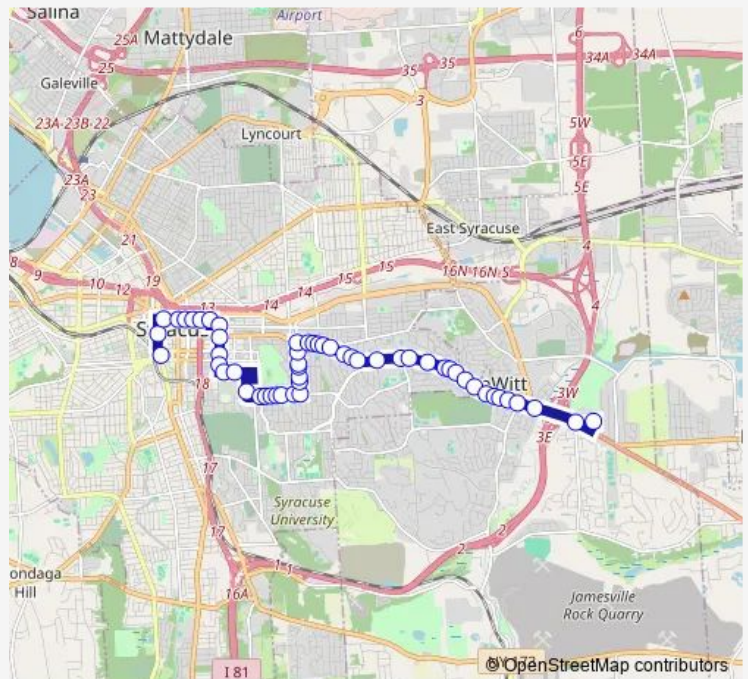

[Go to website](#)

**Direction**  
 A1 — Christian Bros Academy  
 42 stops  
[Open route schedule](#)

- A1
- S Salina St & Jefferson St
- E Washington St & S Warren St
- E Washington St & S State St
- E Washington St & S Townsend St
- E Washington St & S McBride St
- E Washington St & Almond St
- E Washington St & Forman Ave
- E Fayette St & Irving Ave
- Syracuse Stage - Community Folk Art Center
- Irving Ave & E Adams St
- Irving Ave & Crouse Hospital
- Waverly Ave & S Crouse Ave
- Waverly Ave & University Ave
- College Place
- Euclid Ave & Ostrom Ave
- Euclid Ave & Livingston Ave
- Euclid Ave & Sumner Ave
- Euclid Ave & Ackerman Ave
- Euclid Ave & Lancaster Ave
- Euclid Ave & Maryland Ave

### Route schedule

A1 — Christian Bros Academy

Monday	07:00
Tuesday	07:00
Wednesday	07:00
Thursday	07:00
Friday	07:00
Saturday	—
Sunday	—

### Route info

Direction: A1

Stops: 42

Trip Duration: 0 hour 36 min

■ Sy 30 — Westcott St - Su

Euclid Ave & Westcott St

Westcott St & Clarke St

Westcott St & Concord Pl

## Route info

Direction: Dewitt Wegmans Park n Ride

Stops: 54

Trip Duration: 0 hour 38 min

Westcott St & Hawthorne St

Westcott St & Dell St

Westcott St & S Beech St

Westcott St & Avondale Pl