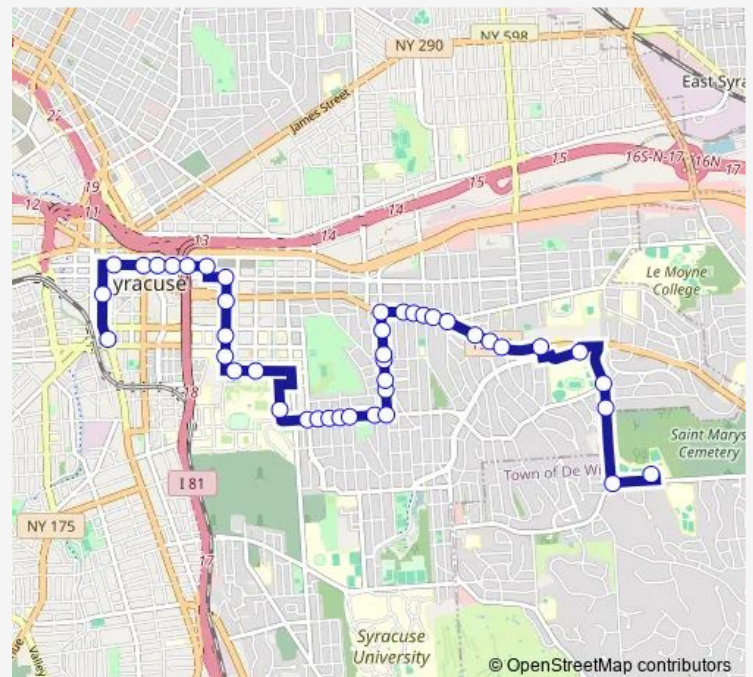

Direction

B10 — Dewitt Wegmans Park n Ride

53 stops

[Open route schedule](#)

B10

S Salina St & Jefferson St

E Washington St & S Warren St

E Washington St & S State St

Irving Ave & Crouse Hospital

Waverly Ave & S Crouse Ave

Waverly Ave & University Ave

College Place

Euclid Ave & Ostrom Ave

Euclid Ave & Livingston Ave

Euclid Ave & Sumner Ave

Euclid Ave & Ackerman Ave

Euclid Ave & Lancaster Ave

Euclid Ave & Maryland Ave

Route schedule

B10 — Dewitt Wegmans Park n Ride

| | |
|-----------|-------|
| Monday | 05:40 |
| Tuesday | 05:40 |
| Wednesday | 05:40 |
| Thursday | 05:40 |
| Friday | 05:40 |
| Saturday | — |
| Sunday | — |

Route info

Direction: B10

Stops: 53

Trip Duration: 0 hour 37 min

Sy 30 — Westcott St - Su

Euclid Ave & Westcott St

Westcott St & Clarke St

Westcott St & Concord Pl