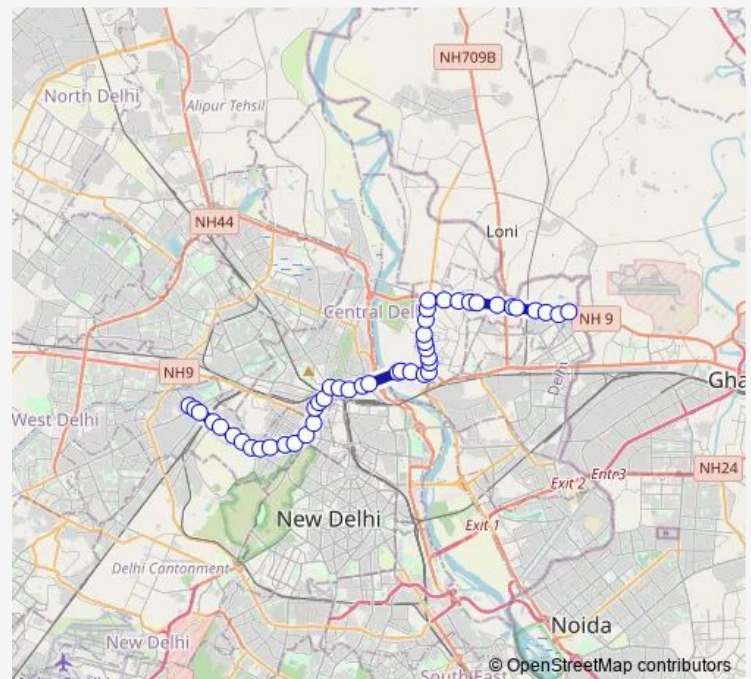

St Stephen Hospital

Tees Hazari Court

Isbt Nityanand Marg

Route schedule

Karampura Terminal — Harsh Vihar

Monday 03:40-21:40

Tuesday 03:40-21:40

Wednesday 03:40-21:40

Thursday 03:40-21:40

Friday 03:40-21:40

Saturday 03:40-21:40

Sunday 03:40-21:40

Route info

Direction: Karampura Terminal

Stops: 46

Trip Duration: 1 hour 32 min

208down

BusMaps

Isbt Bridge

Metro Train Depot

Metro Train Depot

Shyam Giri Mandir

Shastri Park

Shastri Park Pusta Road