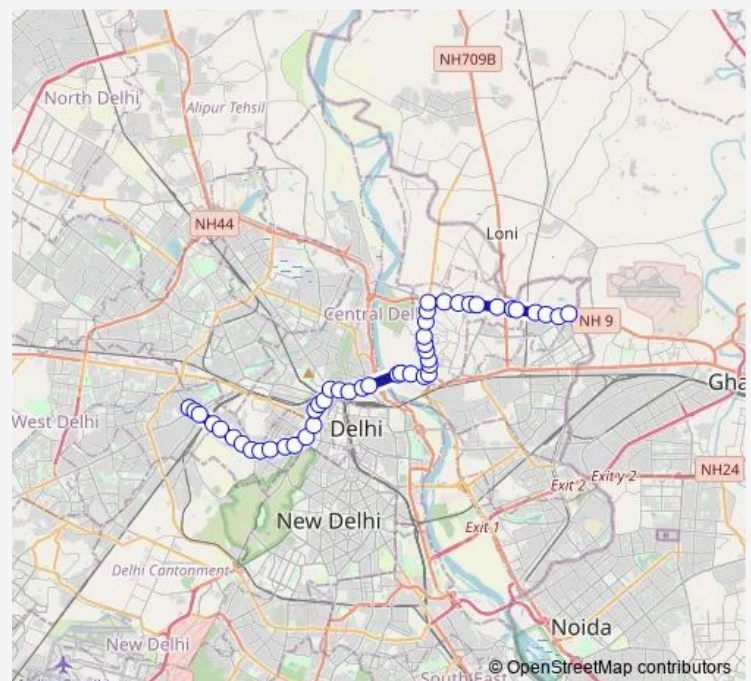

### Route schedule

Karampura Terminal — Harsh Vihar

Monday 03:40-21:40

Tuesday 03:40-21:40

Wednesday 03:40-21:40

Thursday 03:40-21:40

Friday 03:40-21:40

Saturday 03:40-21:40

### Route info

Direction: Karampura Terminal

Stops: 46

Trip Duration: 1 hour 32 min

208down

BusMaps

Isbt Bridge

Metro Train Depot