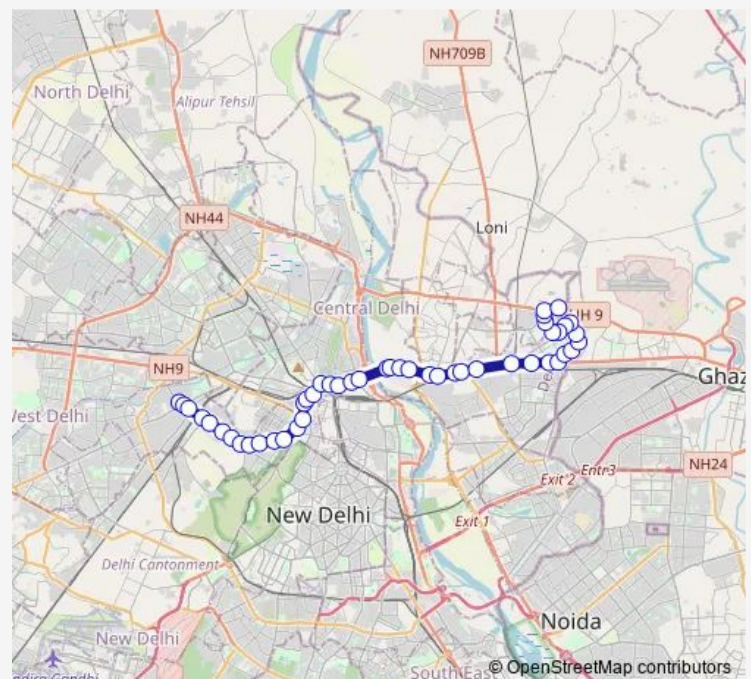

### Route schedule

Karampura Terminal — Harsh Vihar Terminal

Monday 07:20-22:30

Tuesday 07:20-22:30

Wednesday 07:20-22:30

Thursday 07:20-22:30

Friday 07:20-22:30

Saturday 07:20-22:30

### Route info

Direction: Karampura Terminal

Stops: 47

Trip Duration: 1 hour 38 min

208down

Isbt Bridge

Metro Train Depot

Shastri Park DMRC Depot