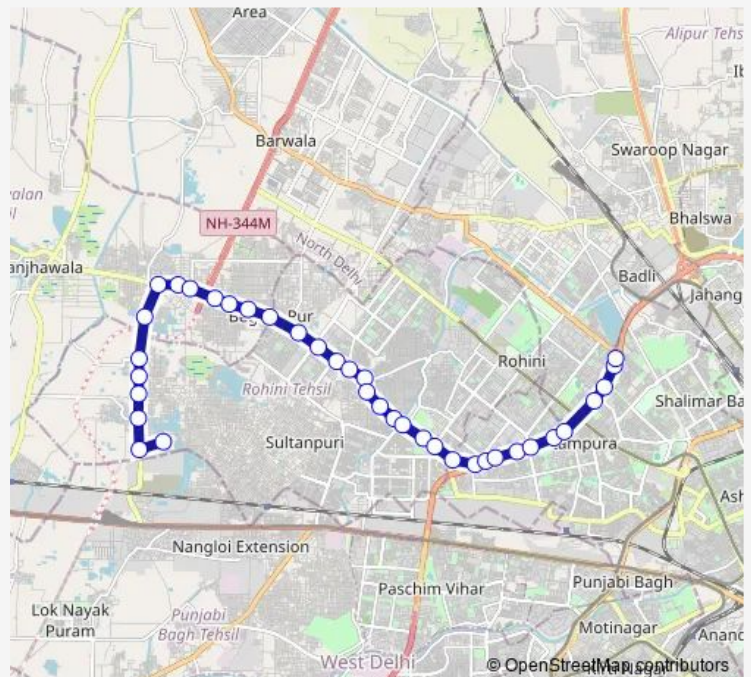

### Route schedule

Rani Khara Depot 2 — Pitam Pura BV Block

Monday 04:35-07:35

Tuesday 04:35-07:35

Wednesday 04:35-07:35

Thursday 04:35-07:35

Friday 04:35-07:35

Saturday 04:35-07:35

Sunday 04:35-07:35

### Route info

Direction: Rani Khara Depot 2

Stops: 37

Trip Duration: 1 hour 8 min

167stlup

Buddh vihar

Mangol Puri Y Block

Mangol Pur Khurd