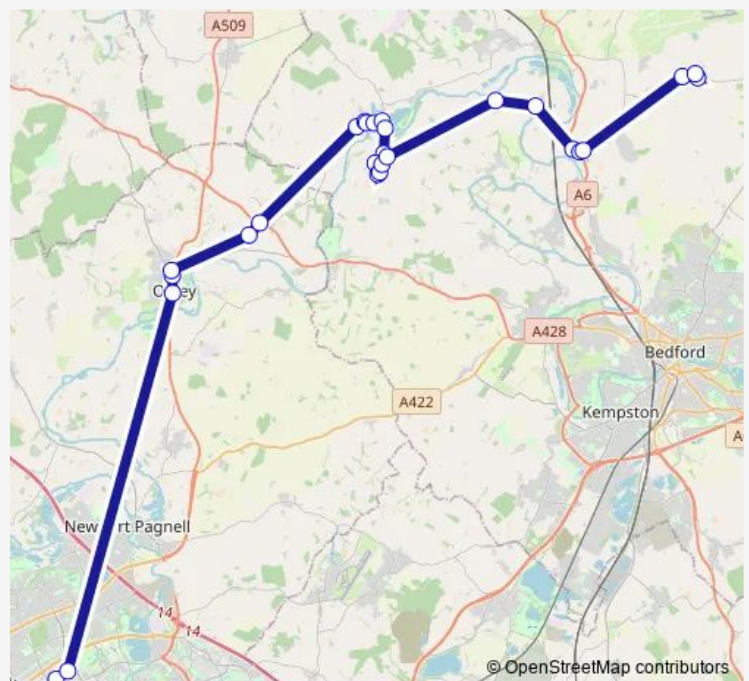

The Causeway

The Sun

The Swan

Route schedule

The Point — The Close

Monday —

Tuesday 12:30

Wednesday —

Thursday —

Friday —

Saturday —

Sunday —

Route info

Direction: The Point

Stops: 27

Trip Duration: 0 hour 52 min

The Close — The Point

27 stops

[Open route schedule](#)

The Close

St Peters Church

Marsh Lane

The Queen's Head

Huntsmans Way

Saturday

—

Sunday

—

Route info

Direction: The Close

Stops: 27

Trip Duration: 1 hour 0 min