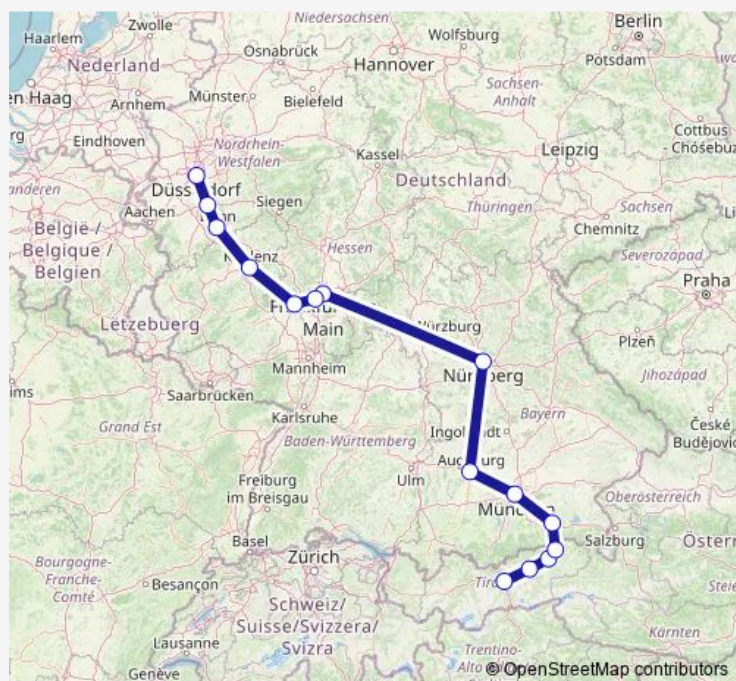

Mainz Hbf

Koblenz Hbf

Bonn Hbf

Köln Hbf

Düsseldorf Hbf

Route schedule

Innsbruck Hbf — Düsseldorf Hbf

Monday 20:44

Tuesday 20:44

Wednesday 20:44

Thursday 20:44

Friday 20:44

Saturday 20:44

Sunday 20:44

Route info

Direction: Innsbruck Hbf

Stops: 15

Trip Duration: 11 hour 58 min

■ NJ 420

Direction

Innsbruck Hbf — Düsseldorf Hbf

14 stops

[Open route schedule](#)

Innsbruck Hbf

Jenbach

Wörgl Hbf

Kufstein

Rosenheim

München Hbf

Augsburg Hbf

Nürnberg Hbf

Frankfurt(Main)Süd