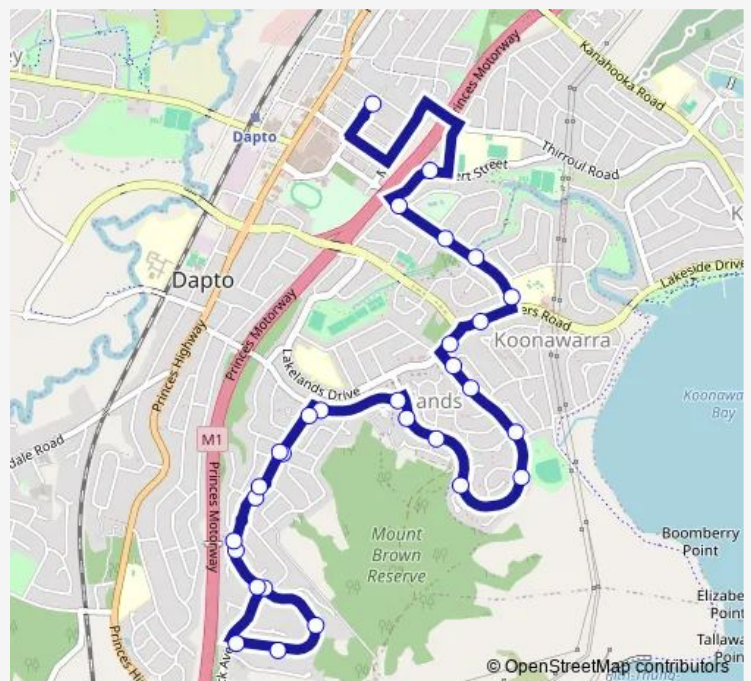

Robert St At Louise St

Byamee St At Bangaroo Av

Byamee St At Bingara Av

Byamee St Opp Aldinga Rd

Koonawarra Public School, Byamee St

Fowlers Rd After Gowrie St

Lakelands Dr Before Wayndarra Way

Wyndarra Way At Kurrawa Cres

Wyndarra Way Opp Weemala Cres

Wyndarra Way Opp Wybalena Av

Wyndarra Way Opp Walbon Cres

Wyndarra Way Opp Willandra Pl

Wyndarra Way At Pinnacle Way

Wyndarra Way Before Emerson Rd

Emerson Rd At Wayndarra Way

Emerson Rd Opp Atkinson Av

Compton St After Emerson Rd

Compton St Opp Beltana Av

Compton St Opp Brown Av

Compton St Opp Shell Pl

Route schedule

St Johns Public School, Moombara St — Compton St After Belmont Rd

Monday	14:45
Tuesday	14:45
Wednesday	14:45
Thursday	14:45
Friday	14:45
Saturday	—
Sunday	—

Route info

Direction: St Johns Public School, Moombara St

Stops: 29

Trip Duration: 0 hour 20 min

S226 — St Johns PS to Compton St af Belmont Rd

Compton St Opp Cormack Av

Compton St After Coronet Pl

Compton St After Wollin Pl