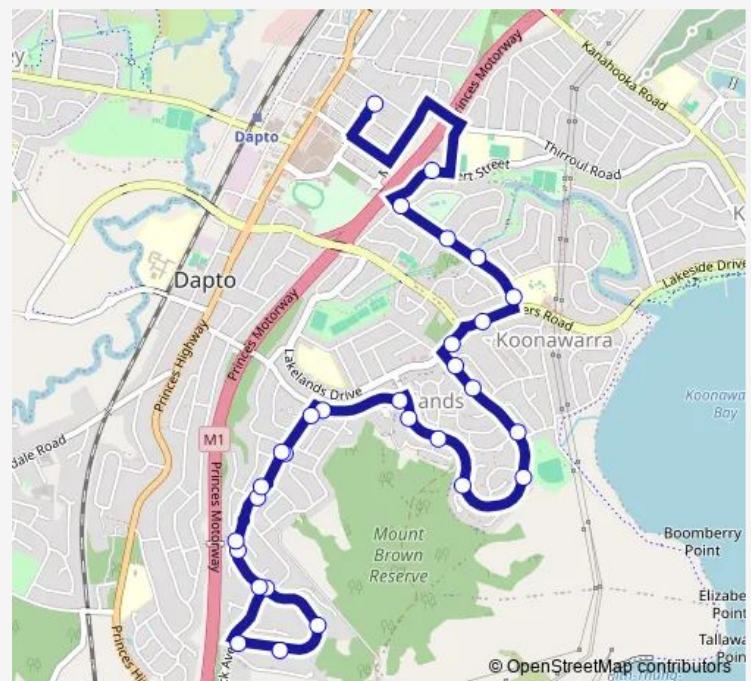

### Route schedule

St Johns Public School, Moombara St — Compton St After Belmont Rd

Monday 14:45

Tuesday 14:45

Wednesday 14:45

Thursday 14:45

Friday 14:45

Saturday —

### Route info

Direction: St Johns Public School, Moombara St

Stops: 29

Trip Duration: 0 hour 20 min

S226 — St Johns PS to Compton St af Belmont Rd

Compton St Opp Cormack Av

Compton St After Coronet Pl

Compton St After Wollin Pl