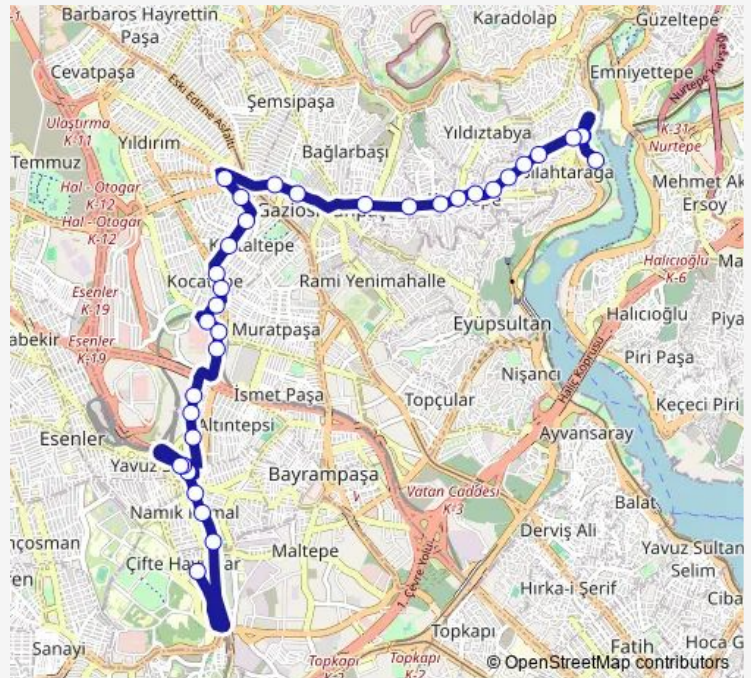

KOCATEPE MAHALLESİ

50. Yıl Cad.

Route schedule

PARK İÇİ YOL — Tozkoparan Sk.

Monday	05:50
Tuesday	05:50
Wednesday	05:50
Thursday	05:50
Friday	05:50
Saturday	05:50
Sunday	05:50

Route info

Direction: PARK İÇİ YOL

Stops: 35

Trip Duration: 0 hour 31 min

■ SİLAHTARAĞA CAD.-GOP-OTOGAR 2 — Yıldıztabya - Pazariçi - GOP - Topkapi **BusMaps**

Forum İstanbul

Paşa Cad.

Paşa Cad.

Paşa Cad.

Özkan Cad.

Wednesday 05:50

Thursday 05:50

Friday 05:50

Saturday 05:50

Sunday 05:50

Route info

Direction: Tozkoparan Sk.

Stops: 23