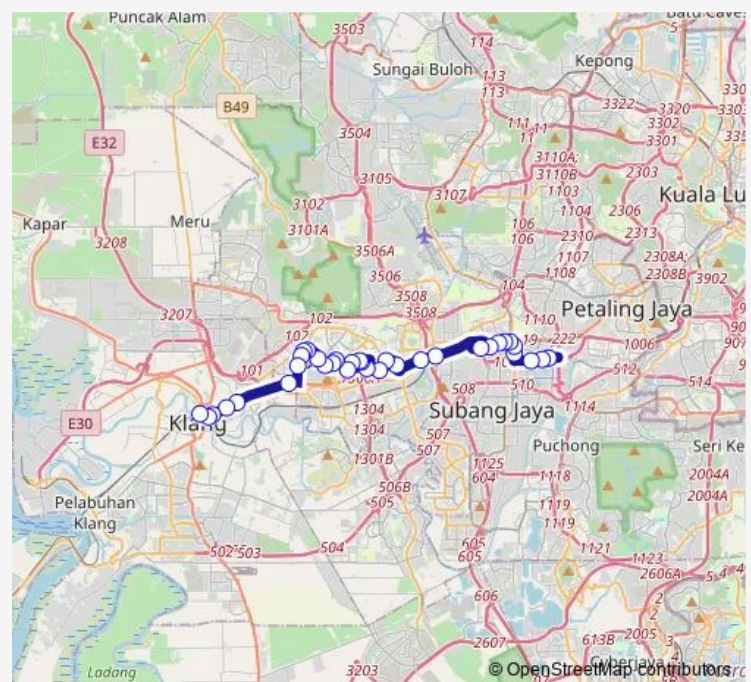

Bus 708 Klang ~ Sunway Pyramid via Hentian Bandar

[Go to website](#)

Direction

(M) Pj614 Masjid AL-Husna — Bd21 Masjid Bandar Klang Utara

34 stops

[Open route schedule](#)

(M) Pj614 Masjid AL-Husna

(M) Pj615 Sunway Pyramid

Pj617 Kompleks 3c

Sj54 Seri Kuala Lumpur

Sj55 Subang Jaya Medical Centre

Sj56 Komersial Ss15

Sj57 Aeon BIG Subang Jaya (Opp)

(M) Sj58 Subang Parade (Opp)

(M) Sj49 Petron SS 17

Sj47 Perumahan SS 19

Sa917 SPG BT 3 KE Klang

Sa915 Jejantas Shell BT 3 (Opp)

SA1 Lotus Extra Shah Alam (Opp)

(M) SA2 Bulatan Kayangan

SA3 Perumahan Seksyen 11 (Opp)

SA4 POS Malaysia

(M) Sa786 Hentian Bandar Seksyen 14

Sa855 Wisma Mbsa (Opp)

Sa854 Kompleks Pkns Shah Alam

SA6 Sirim

Sa967 SMK Seksyen 2

Route schedule

(M) Pj614 Masjid AL-Husna — Bd21 Masjid Bandar Klang Utara

Monday 06:30-23:30

Tuesday 06:30-23:30

Wednesday 06:30-23:30

Thursday 06:30-23:30

Friday 06:30-23:30

Saturday 06:30-23:30

Sunday 06:30-23:30

Route info

Direction: (M) Pj614 Masjid AL-Husna

Stops: 34

Trip Duration: 0 hour 50 min

708 — Klang ~ Sunway Pyramid via Hentian Bandar