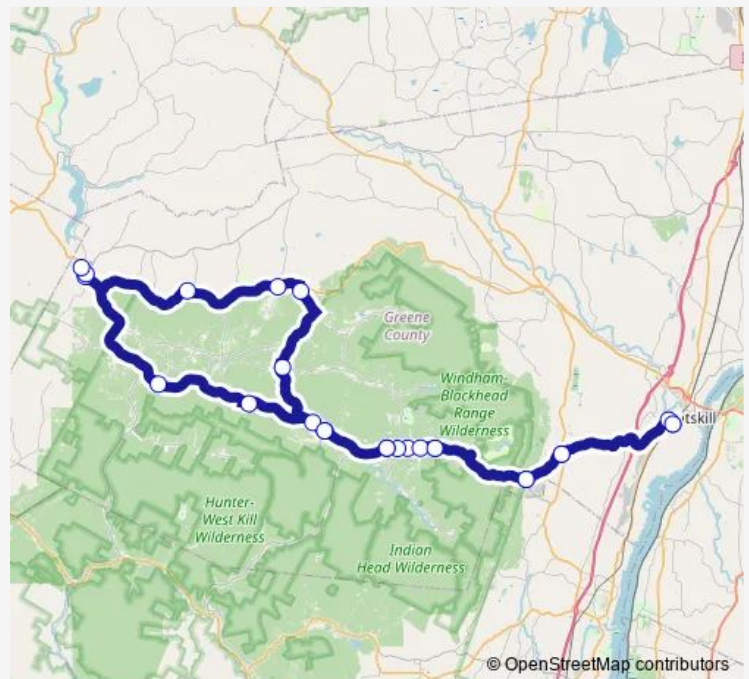

### Route schedule

Wal-Mart/Catskills Common Area — Wal-Mart/Catskills Common Area

|           |       |
|-----------|-------|
| Monday    | —     |
| Tuesday   | —     |
| Wednesday | 08:00 |
| Thursday  | —     |
| Friday    | —     |
| Saturday  | —     |
| Sunday    | —     |

### Route info

Direction: Wal-Mart/Catskills Common Area

Stops: 26

Trip Duration: 2 hour 33 min

708 — Catskill-Palenville-Tannersville-Hunter-Jewett-Lexington

Selena's Diner

Haines Falls Fire Dept./ Stewart's