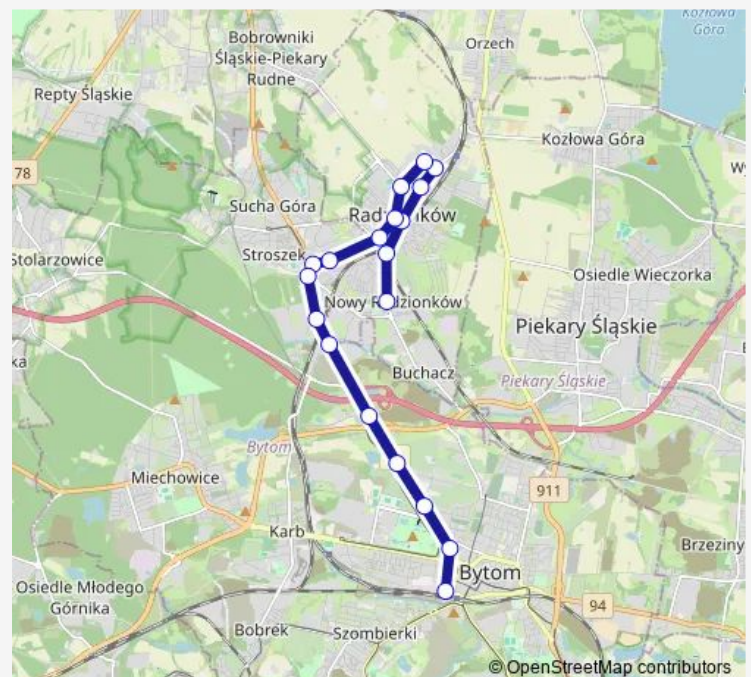

### Route schedule

Rojca Nieznanego Żołnierza — Bytom Dworzec

Monday 04:11

Tuesday 04:11

Wednesday 04:11

Thursday 04:11

Friday 04:11

Saturday —

### Route info

Direction: Rojca Nieznanego Żołnierza

Stops: 19

Trip Duration: 0 hour 26 min

708 Bus time schedules and route maps are available in an offline PDF at [busmaps.com](https://busmaps.com). Use the [busmaps.com](https://busmaps.com) website to see live bus times, train schedule or subway schedule, and step-by-step directions for all public transit in Piekary Slaskie