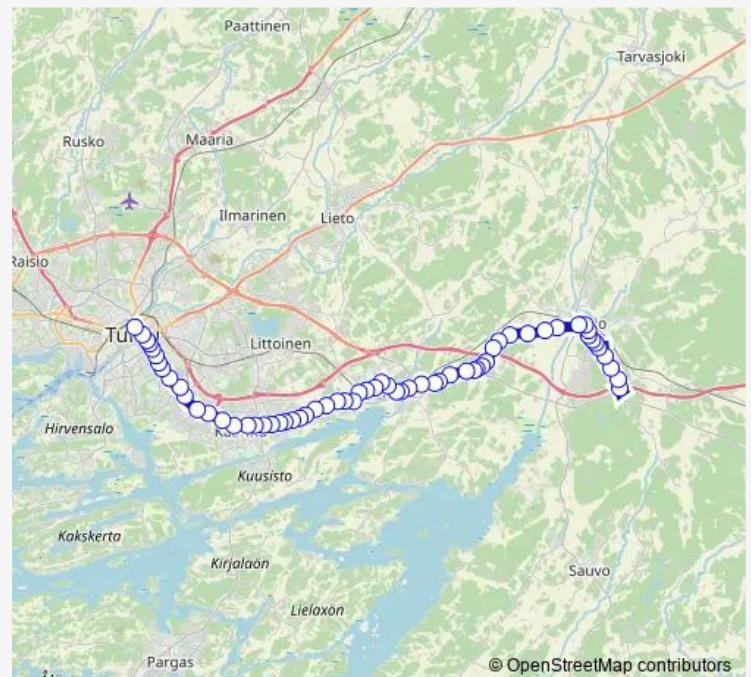

Saturday —

Sunday —

Route info

Direction: Neste K Paimion piha

Stops: 63

Trip Duration: 1 hour 7 min

Tammisilta

Vanhamakarlantie