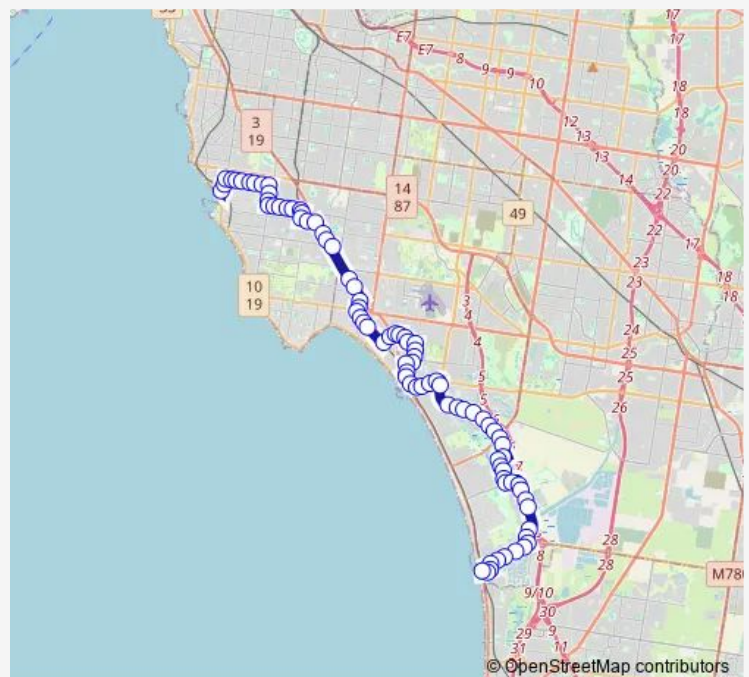

Clarood Cres/Amaroo Dr (Chelsea Heights)

Georgiana Cl/Amaroo Dr (Chelsea Heights)

Eighth Ave/Fourth Ave (Chelsea Heights)

Ninth Ave/Third Ave (Chelsea Heights)

Route schedule

Mordialloc Station/Albert St (Mordialloc) — Carrum Station/Station St (Carrum)

Monday 05:55-07:18

Tuesday 05:55

Wednesday 05:55

Thursday 05:55

Friday 05:55-07:18

Saturday 07:18

Sunday —

Route info

Direction: Mordialloc Station/Albert St (Mordialloc)

Stops: 38

Trip Duration: 0 hour 27 min

708 — Carrum - Hampton

Thames Prom/Third Ave (Chelsea Heights)

Chelsea Heights PS/Thames Prom (Chelsea Heights)

Seccull Dr/Wells Rd (Chelsea Heights)