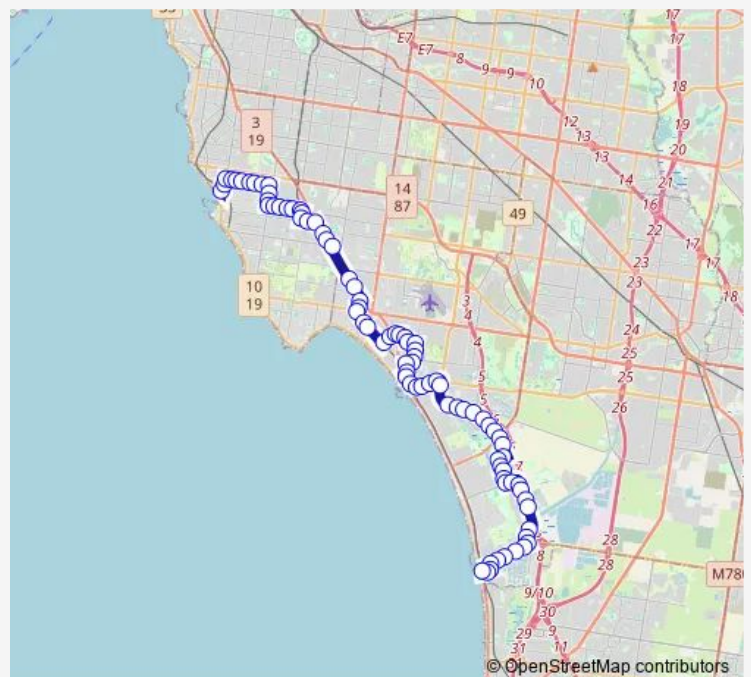

**Bus 708 Carrum - Hampton**

[Go to website](#)

**Direction**  
 Carrum Station/Station St (Carrum) — Hampton Station/Willis Lane (Hampton)  
 83 stops  
[Open route schedule](#)

- Carrum Station/Station St (Carrum)
- Tennyson St/Mcleod Rd (Carrum)
- True Ave/Mcleod Rd (Carrum)
- Dahmen St/Mcleod Rd (Carrum)
- Patterson Lakes Ret Village/Mcleod Rd (Patterson Lakes)
- Lakeview SC/Thompson Rd (Patterson Lakes)
- Thompson Rd/Gladesville Bvd (Patterson Lakes)
- 80 Gladesville Bvd (Patterson Lakes)
- Legana Ct/Gladesville Bvd (Patterson Lakes)
- The Parkway/Wells Rd (Patterson Lakes)
- Fielding Dr/Wells Rd (Chelsea Heights)
- Lynne St/Wells Rd (Chelsea Heights)
- Secull Dr/Wells Rd (Chelsea Heights)
- Chelsea Heights PS/Thames Prom (Chelsea Heights)
- Thames Prom/Third Ave (Chelsea Heights)
- Ninth Ave/Third Ave (Chelsea Heights)
- Eighth Ave/Fourth Ave (Chelsea Heights)
- Georgiana Cl/Amaroo Dr (Chelsea Heights)
- Tikanti Ct/Amaroo Dr (Chelsea Heights)
- Bradina Ct/Amaroo Dr (Chelsea Heights)
- Enterprize Ave/Wells Rd (Chelsea Heights)

**Route schedule**

Carrum Station/Station St (Carrum) — Hampton Station/Willis Lane (Hampton)

Monday	06:01-21:15
Tuesday	06:01-21:15
Wednesday	06:01-21:15
Thursday	06:01-21:15
Friday	06:01-21:15
Saturday	09:04-20:57
Sunday	08:29-20:57

**Route info**

Direction: Carrum Station/Station St (Carrum)

Stops: 83

Trip Duration: 1 hour 28 min

708 — Carrum - Hampton

Wayville Cl/Wells Rd (Chelsea Heights)

Springvale Rd/Wells Rd (Chelsea Heights)

Gilchrist Way/Wells Rd (Aspendale Gardens)