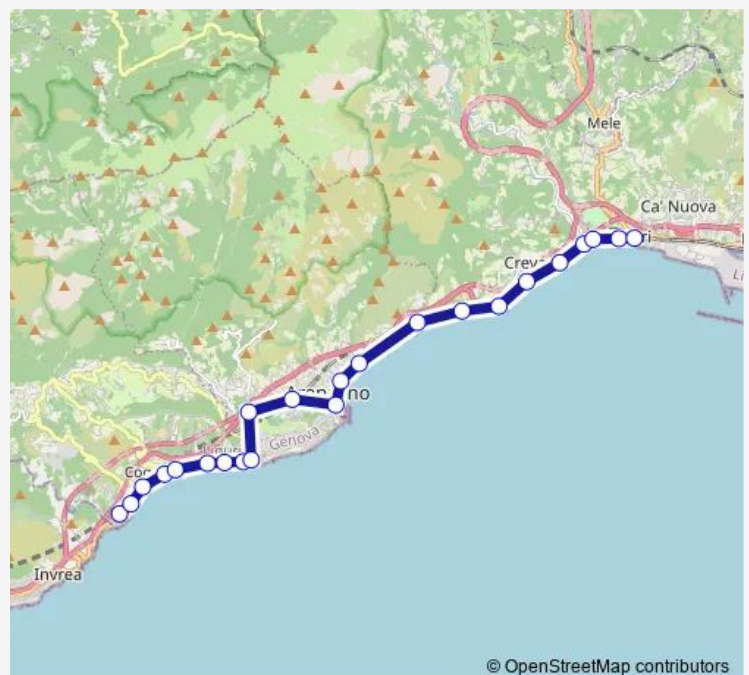

Bus 708

[Go to website](#)

Direction

Capolinea P.Zza Maggetti - Stazione F.S. — Voltri Capolinea

20 stops

[Open route schedule](#)

Capolinea P.Zza Maggetti - Stazione F.S.

Via 30 Ottobre Chiesa Di Cogoleto

Via Aurelia Di Levante F. Loc. Lo Scoglio

Via Aurelia di Levante F. 57 Loc. Parodi

Via Aurelia Di Levante F. 113 - Stoppani

Via Francia Di Bivio Pineta Grande

Via Francia Di F. Rist. La Colletta

Via Francia Di Loc. Mulini

Via Lungomare Stati Uniti Porticciolo

Via Lungomare Stati Uniti F. Bar Vascello

Via Grecia F. 35 b

Via Aurelia Vesima Campeggio

Via Rubens Vesima Bagni Lido

Via Rubens F. Casa Cantoniera

Via Rubens 22 Ist. Suore S.Marta

Via Rubens F. 8 Mulini Crevari

VIA Camozzini F. 33

VIA Camozzini F. 17b

VIA Camozzini 2 P.Zza Gaggero

Voltri Capolinea

Route schedule

Capolinea P.Zza Maggetti - Stazione F.S. — Voltri Capolinea

Monday 06:25

Tuesday 06:25

Wednesday 06:25

Thursday 06:25

Friday 06:25

Saturday 06:25

Sunday 07:15-12:35

Route info

Direction: Capolinea P.Zza Maggetti - Stazione F.S.

Stops: 20

Trip Duration: 0 hour 20 min

© OpenStreetMap contributors

708

BusMaps