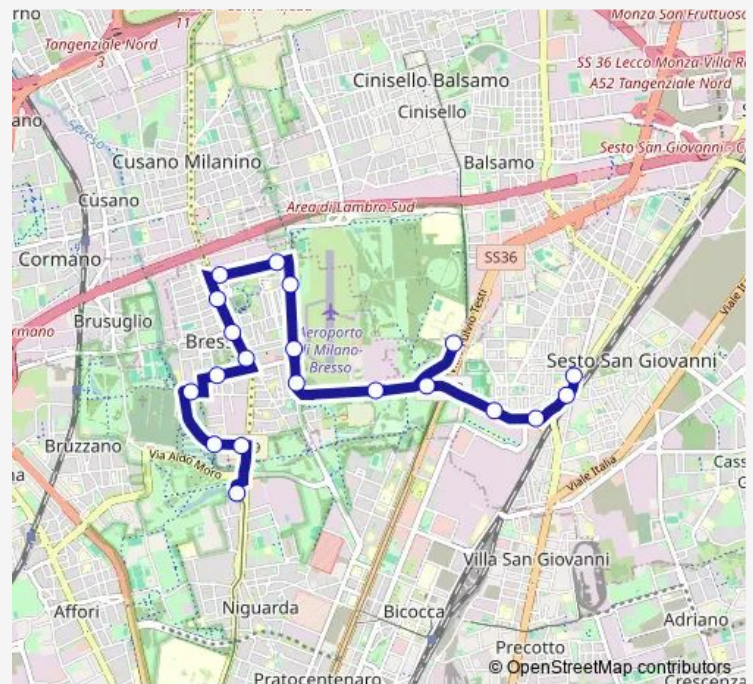

### Route schedule

sesto rondo' m1 — niguarda (parco nord)

Monday 06:30-20:30

Tuesday 06:30-20:30

Wednesday 06:30-20:30

Thursday 06:30-20:25

Friday 06:30-20:25

Saturday 06:30-20:10

### Route info

Direction: sesto rondo' m1

Stops: 20

Trip Duration: 0 hour 33 min

■ 708 — sesto rond m1 - niguarda ( parco nord )

BusMaps