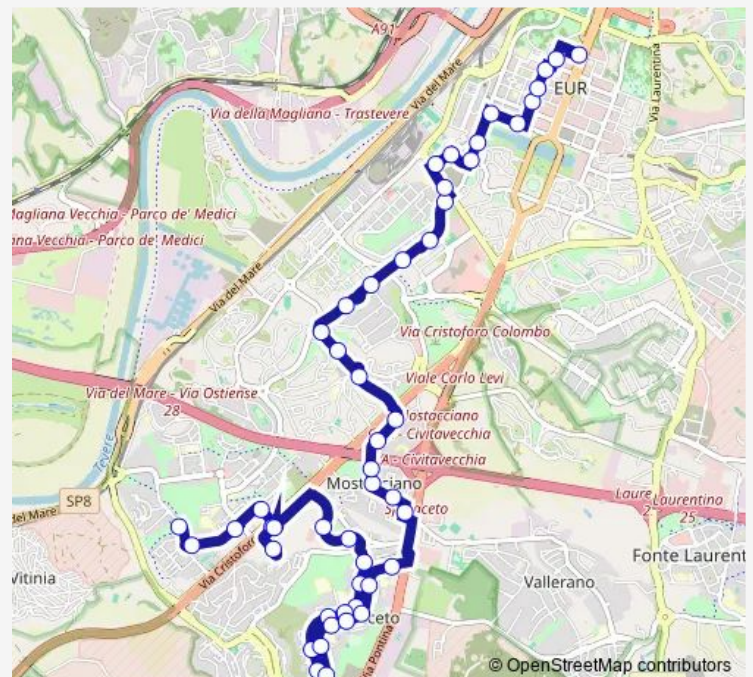

Thursday 07:00-13:50

Friday 07:00-13:50

Saturday 05:17-05:36

Sunday 05:14-09:01

Route info

Direction: Agricoltura

Stops: 55

Trip Duration: 0 hour 43 min

708

BusMaps

Garosi/Mencatelli

Pontina/Tumiati

Resistenza/Eroi DI Roma

Resistenza/Annarumma

Resistenza/Eroi DI Coe

Resistenza/Cannella

Saturday 05:30-24:00

Sunday 06:00-24:00

Route info

Direction: Agricoltura

Stops: 38

Trip Duration: 0 hour 33 min

Resistenza/Annarumma

Mezzocammino