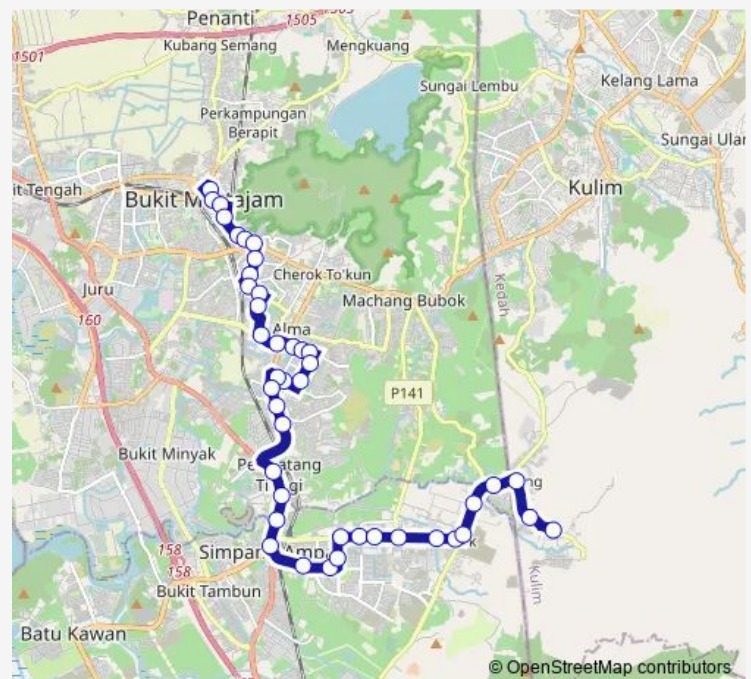

Jessel Ball Sport Center

Aeon Gate 5

Masjid Jamek Alma Jaya

Route schedule

(M1) The Summit — Hub Jalan Air Puteh

Monday 07:30-18:15

Tuesday 07:30-18:15

Wednesday 07:30-18:15

Thursday 07:30-18:15

Friday 07:30-18:15

Saturday 07:30-18:15

Sunday 07:30-18:15

Route info

Direction: (M1) The Summit

Stops: 43

Trip Duration: 1 hour 0 min

708

BusMaps

Aeon Pintu Utama

Tesco Alma

Taman Seri Impian

Srjk Permatang Tinggi

Taman Permatang Tinggi Indah

Pusat Perniagaan Simpang Empat