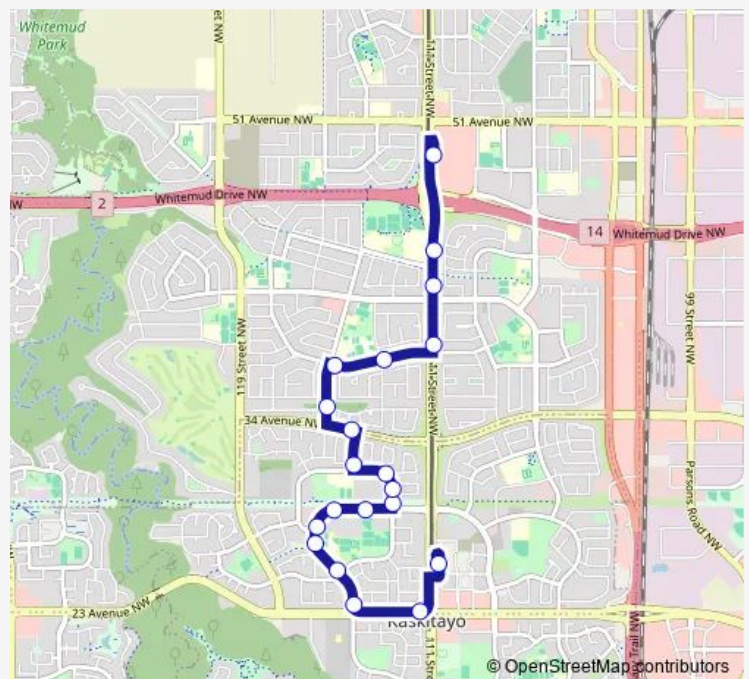

Century Park Transit Centre Bay K

### Route schedule

Southgate Transit Centre Bay E — Century Park Transit Centre Bay K

Monday 05:38-23:53

Tuesday 05:38-23:53

Wednesday 05:38-23:53

Thursday 05:38-23:53

Friday 05:38-23:53

Saturday 06:03-00:03<sup>+1</sup>

### Route info

Direction: Southgate Transit Centre Bay E

Stops: 13

Trip Duration: 0 hour 15 min

708 — Century Park - Southgate

## Direction

Century Park Transit Centre Bay K — Southgate Transit Centre Bay E

20 stops

[Open route schedule](#)

Century Park Transit Centre Bay K

111 Street & 23 Avenue

Saddleback Road & 23 Avenue

Saddleback Road & 25 Avenue