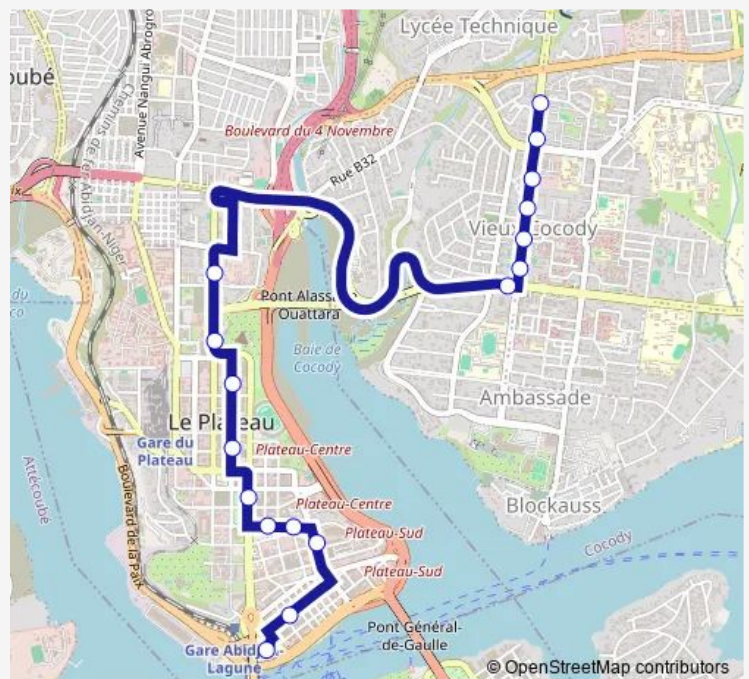

Gare Sud — Terminus Cité des Arts

Monday 06:00

Tuesday 06:00

Wednesday 06:00

Thursday 06:00

Friday 06:00

Saturday 06:00

Sunday 06:00

Route info

Direction: Gare Sud

Stops: 17

Trip Duration: 0 hour 19 min

708 — Carrefour la Vie ↔ Plateau Gare Sud

Direction

Carrefour la Vie — Gare Sud

13 stops

[Open route schedule](#)

Carrefour la Vie

Pont Lycée Technique

Commandement Superieur

Ccia

Palais de Justice

Externat St Paul

Marché Plateau