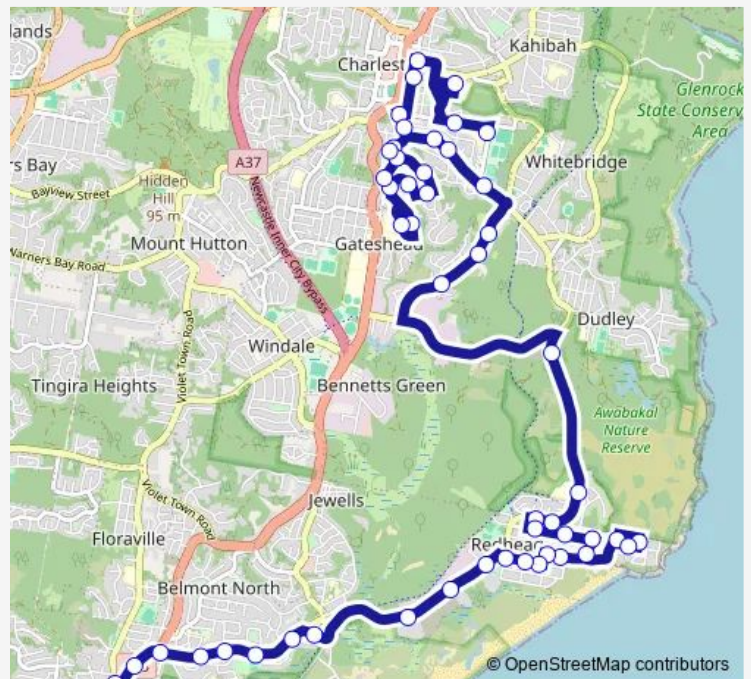

Amaroo Lodge Nursing Home, Dudley Rd

Dudley Rd Before Wakal St

Whitebridge Cemetery, Dudley Rd

Route schedule

Charlestown East Public School, Bula St — Belmont Bus Depot, Floraville Rd

Monday	15:15
Tuesday	15:15
Wednesday	15:15
Thursday	15:15
Friday	15:15
Saturday	—
Sunday	—

Route info

Direction: Charlestown East Public School, Bula St

Stops: 50

Trip Duration: 0 hour 47 min

708 — Charlestown East Public School to Belmont Depot

36 Bulls Garden Rd

66 Bulls Garden Rd

Bulls Garden Rd Opp Justine Av

Hanly St At Murrays Lane

Jesmond St After Collier St

Cowlishaw St At Bennett St

Beach Rd After Steel St

Beach Rd At Hutchinson St

Brown St At Hutchinson St

Brown Rd At Woods St

Brown St At Barnes Lane

Sunday —

Route info

Direction: 53 Red Head Rd

Stops: 35

Trip Duration: 0 hour 40 min

Hazelton Gr At Alvestor Cl

Algona Rd At Chesterfield Lane

Amaroo Lodge Nursing Home, Dudley Rd