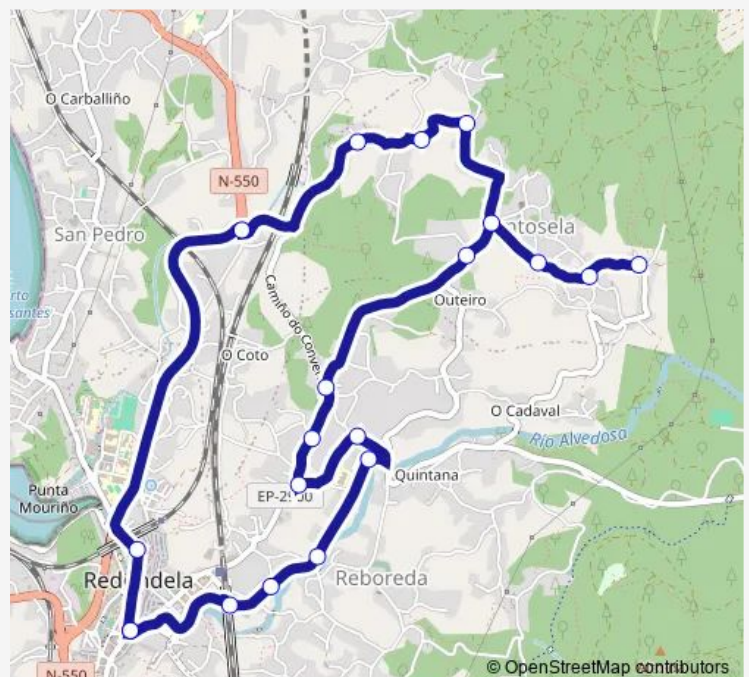

Friday 10:00

Saturday —

Sunday —

Route info

Direction: Redondela (A Farola)

Stops: 20

Trip Duration: 0 hour 30 min

Xg624027 — Redondela (A Farola) - Redondela (A Farola)

BusMaps

Direction

Redondela (A Farola) — Redondela (A Farola)

20 stops

[Open route schedule](#)

Redondela (A Farola)

Redondela (O Cruceiro)

Reboreda (Campo Da Roda)