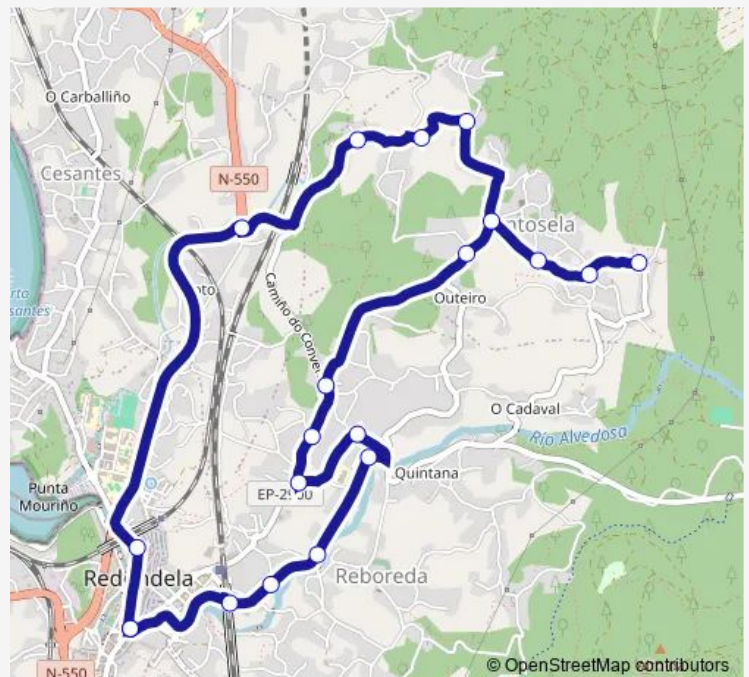

Friday 10:00

Saturday —

Sunday —

Route info

Direction: Redondela (A Farola)

Stops: 20

Trip Duration: 0 hour 30 min

XG624027 — Redondela (A Farola) - Redondela (A Farola)

BusMaps

Direction

Redondela (A Farola) — Redondela (A Farola)

20 stops

[Open route schedule](#)

Redondela (A Farola)

Redondela (O Cruceiro)

Reboreda (Campo Da Roda)