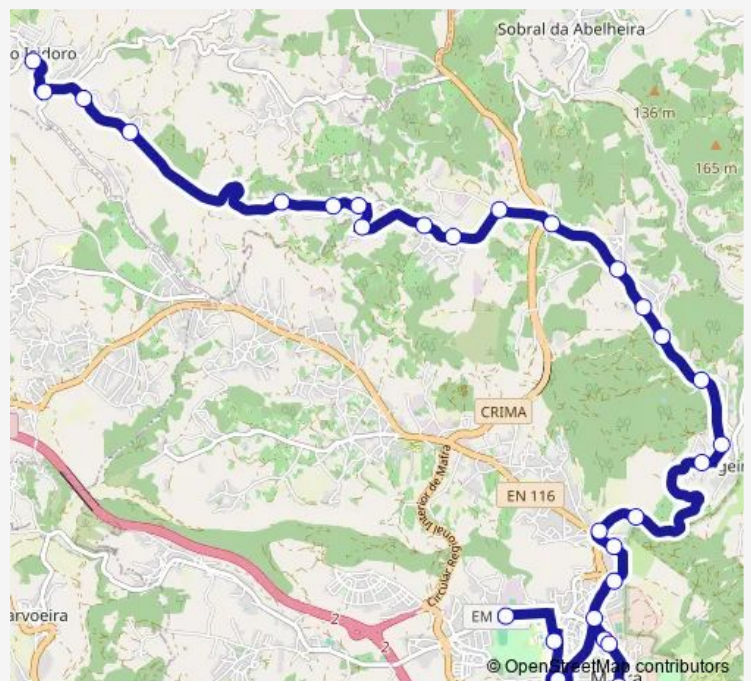

Monday 18:43

Tuesday 18:43

Wednesday 18:43

Thursday 18:43

Friday 18:43

Saturday —

Sunday —

**Route info**

Direction: Av Francisco Sá Carneiro (Pq Desportivo)

Stops: 29

Trip Duration: 0 hour 32 min

2144 — Mafra (Parque Desportivo) - Santo Isidoro

R do Norte (X) R do Sol Nascente

Em 620 25 (Campos)

Casais Monte Bom (Escola)

R Principal (X) R da Pedreira

Em 620 (X) R dos Lavadouros

Em 620 (X) R Lebre

R do Bacureinha 12 (X) Sto Isidoro

Estr da Ponte 25

2144 Bus time schedules and route maps are available in an offline PDF at [busmaps.com](https://busmaps.com). Use the [busmaps.com](https://busmaps.com) website to see live bus times, train schedule or subway schedule, and step-by-step directions for all public transit in Mafra