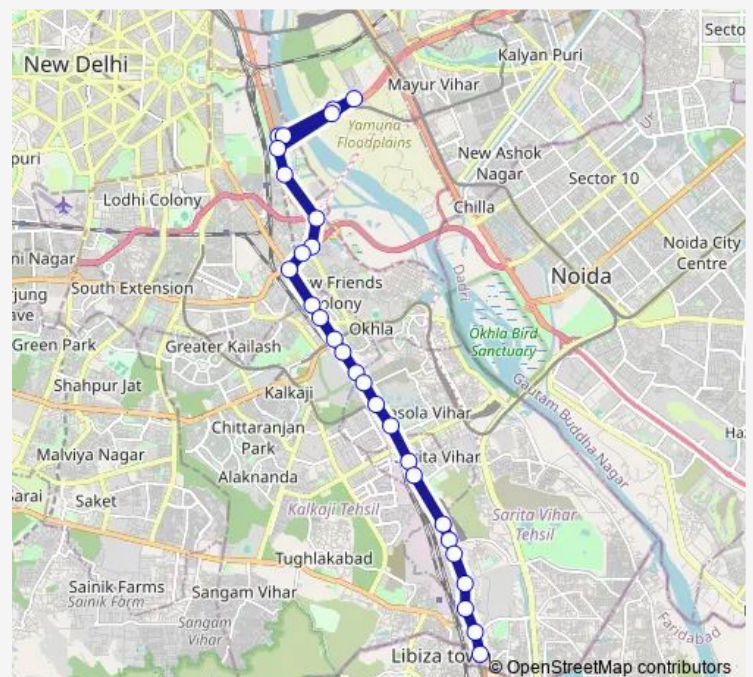

Bus 473stlup

[Go to website](#)

Direction

Millennium Depot Gate 7 — Badarpur Border

28 stops

[Open route schedule](#)

Millennium Depot Gate 7

Nizamuddin Road Bridge

Apollo Hospital

Sarita Vihar

Madanpur Khadar Crossing

Route schedule

Millennium Depot Gate 7 — Badarpur Border

Monday 10:54-21:34

Tuesday 10:54-21:34

Wednesday 10:54-21:34

Thursday 10:54-21:34

Friday 10:54-21:34

Saturday 10:54-21:34

Sunday 10:54-21:34

Route info

Direction: Millennium Depot Gate 7

Stops: 28

Trip Duration: 1 hour 8 min