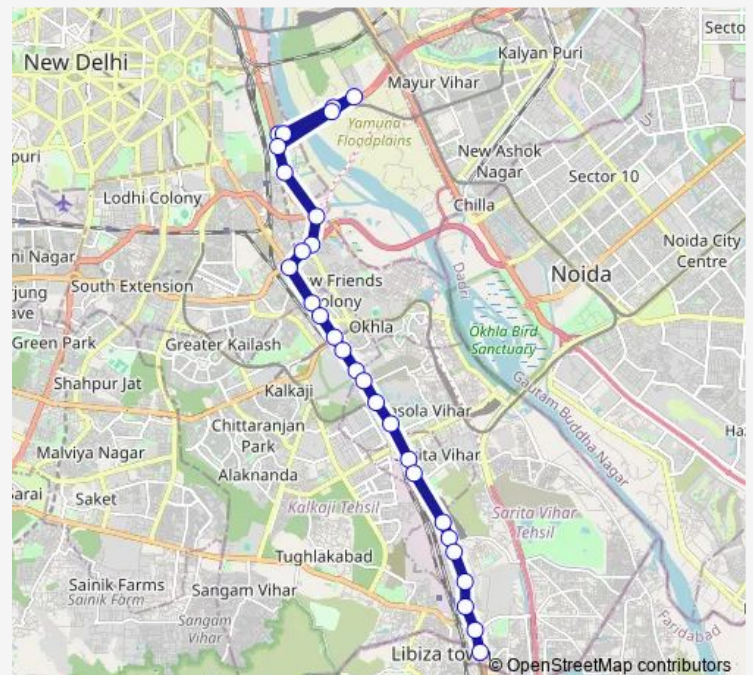

Bus 473stlup

[Go to website](#)

Direction

Millennium Depot Gate 7 — Badarpur Border

28 stops

[Open route schedule](#)

Millennium Depot Gate 7

Nizamuddin Road Bridge

Apollo Hospital

Sarita Vihar

Madanpur Khadar Crossing

Route schedule

Millennium Depot Gate 7 — Badarpur Border

Monday 10:54-21:34

Tuesday 10:54-21:34

Wednesday 10:54-21:34

Thursday 10:54-21:34

Friday 10:54-21:34

Saturday 10:54-21:34

Sunday 10:54-21:34

Route info

Direction: Millennium Depot Gate 7

Stops: 28

Trip Duration: 1 hour 8 min