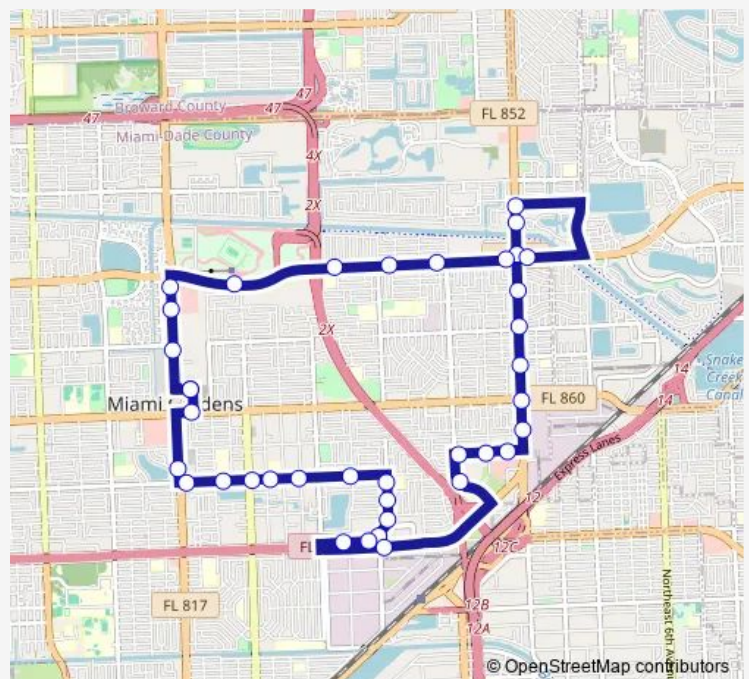

**Direction**

CITY HALL@18605 NW 27TH AVE — CITY HALL@18605 NW 27TH AVE

38 stops

[Open route schedule](#)

CITY HALL@18605 NW 27TH AVE

NW 183 ST & NW 25 Ct

NW 27 AV & NW 177 St

NW 175 ST & 27 Av

NW 2 AV & NW 179 St

Route schedule

CITY HALL@18605 NW 27TH AVE — CITY HALL@18605 NW 27TH AVE

|           |             |
|-----------|-------------|
| Monday    | 07:00-17:38 |
| Tuesday   | 07:00-17:38 |
| Wednesday | 07:00-17:38 |
| Thursday  | 07:00-17:38 |
| Friday    | 07:00-17:38 |
| Saturday  | 07:00-17:30 |
| Sunday    | 07:00-17:30 |

Route info

Direction: CITY HALL@18605 NW 27TH AVE

Stops: 38

Trip Duration: 0 hour 48 min

MGDBLU — City of Miami Gardens Blue

NW 2 AV & 183 St

NW 2 AV & NW 187 St

NW 2 AV & NW 191 St