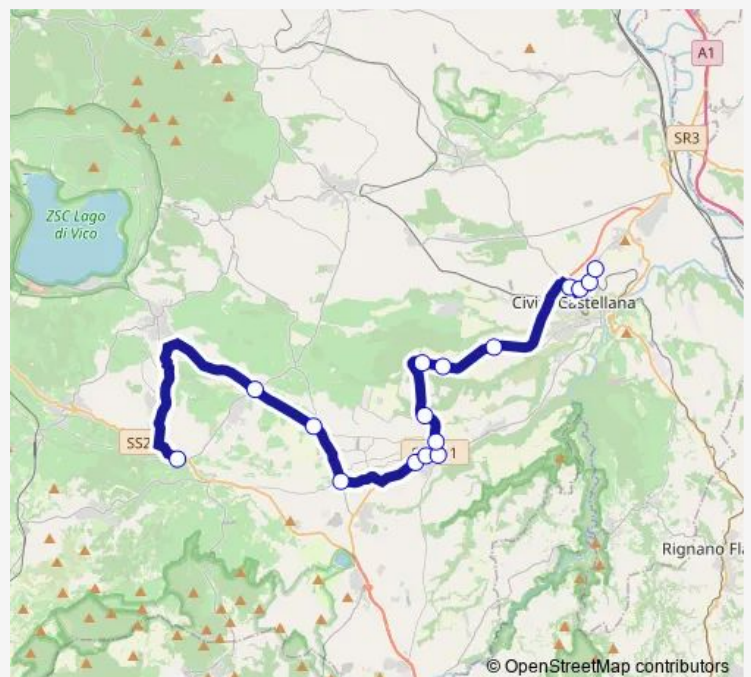

**Direction**

Sutri | Via Cassia Viale Stazione # f1590 — Civita | Via Terni Via Palombara # f2266

16 stops

[Open route schedule](#)

Sutri | Via Cassia Viale Stazione # f1590

Ronciglione | Via Cimina Via Ponte Rotto # f2552

Civita | Via Terni Via Celle # f2103

Civita | Via Terni Via Palombara # f2266

**Route schedule**

Sutri | Via Cassia Viale Stazione # f1590 — Civita | Via Terni Via Palombara # f2266

Monday	15:00
Tuesday	15:00
Wednesday	15:00
Thursday	15:00
Friday	15:00
Saturday	14:55
Sunday	—

**Route info**

Direction: Sutri | Via Cassia Viale Stazione # f1590

Stops: 16

Trip Duration: 0 hour 50 min

Bus time schedules and route maps are available in an offline PDF at [busmaps.com](https://busmaps.com). Use the [busmaps.com](https://busmaps.com) website to see live bus times, train schedule or subway schedule, and step-by-step directions for all public transit in Nepi