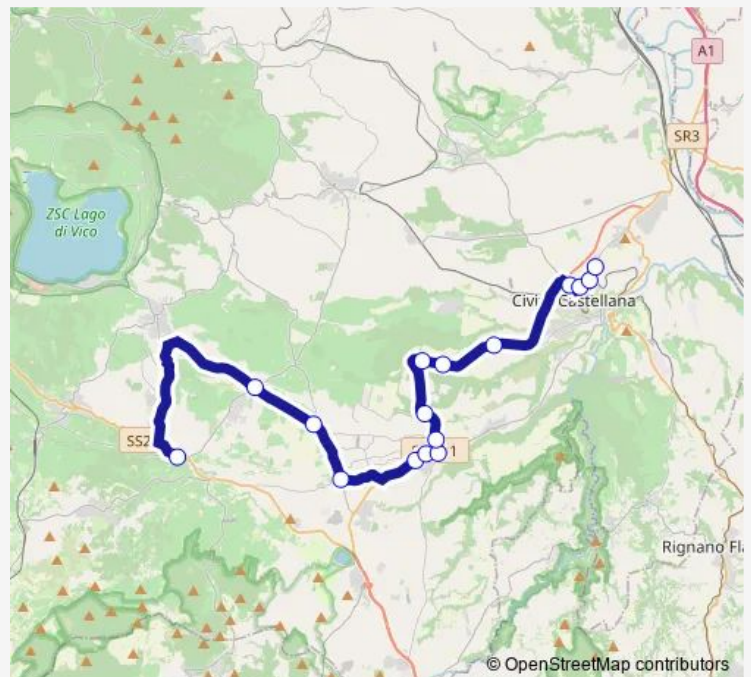

Direction

Sutri | Via Cassia Viale Stazione # f1590 — Civita | Via Terni Via Palombara # f2266

16 stops

[Open route schedule](#)

Sutri | Via Cassia Viale Stazione # f1590

Ronciglione | Via Cimina Via Ponte Rotto # f2552

Civita | Via Terni Via Celle # f2103

Civita | Via Terni Via Palombara # f2266

Route schedule

Sutri | Via Cassia Viale Stazione # f1590 — Civita | Via Terni Via Palombara # f2266

Monday	15:00
Tuesday	15:00
Wednesday	15:00
Thursday	15:00
Friday	15:00
Saturday	14:55
Sunday	—

Route info

Direction: Sutri | Via Cassia Viale Stazione # f1590

Stops: 16

Trip Duration: 0 hour 50 min

Bus time schedules and route maps are available in an offline PDF at busmaps.com. Use the busmaps.com website to see live bus times, train schedule or subway schedule, and step-by-step directions for all public transit in Nepi