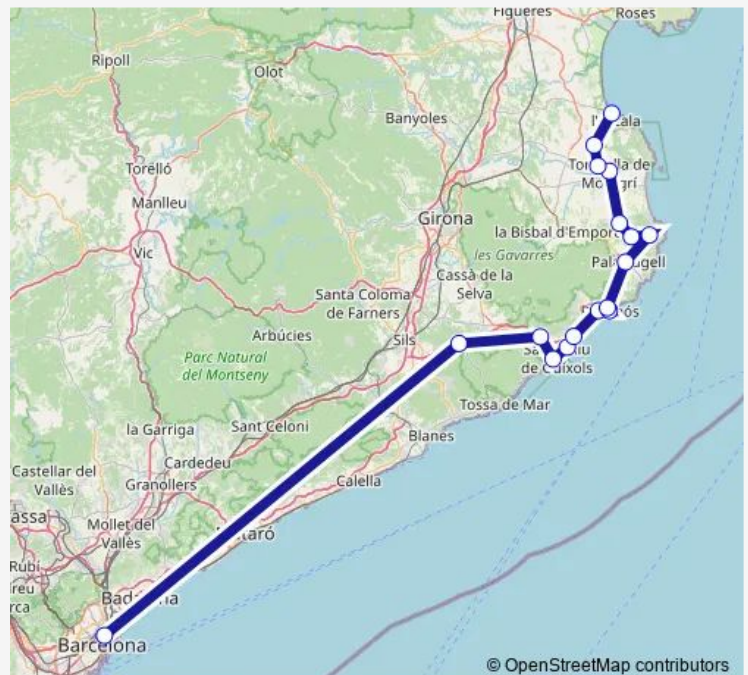

Route info

Direction: Barcelona Nord

Stops: 17

Trip Duration: 3 hour 0 min

© OpenStreetMap contributors

BCN20 — Barcelona - L'Escala

BusMaps

Direction