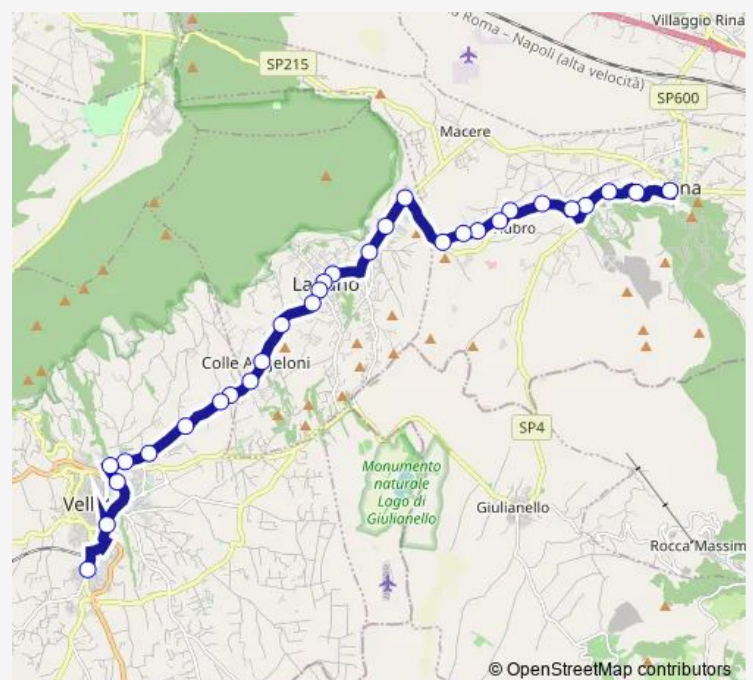

Lariano | Via Roma Via Newton # f13717

Lariano | Via Roma Via Arcioni # f13718

Route schedule

Artena | Piazza Colombo # f13659 — Velletri | Polo Didattico | Liceo Landi # f13375

Monday 07:05

Tuesday 07:05

Wednesday 07:05

Thursday 07:05

Friday 07:05

Saturday —

Sunday —

Route info

Direction: Artena | Piazza Colombo # f13659

Stops: 30

Trip Duration: 0 hour 45 min

Artena - Velletri # Cf111a

Lariano | Via Ariana Via Colonnella # f13719

Velletri | Via Ariana Via Ricci # f13720

Velletri | Via Ariana Via Castagnoli # f13721

Velletri | Via Ariana Via Cori # f13722

Velletri | Cimitero # f13723

Velletri | Via Lata Viale Volsci # f13724

Velletri | Ist. Superiore C. Battisti # f2821

Velletri | Stazione FS # f2818

Velletri | Polo Didattico | Liceo Landi # f13375

Bus time schedules and route maps are available in an offline PDF at busmaps.com. Use the busmaps.com website to see live bus times, train schedule or subway schedule, and step-by-step directions for all public transit in Lariano