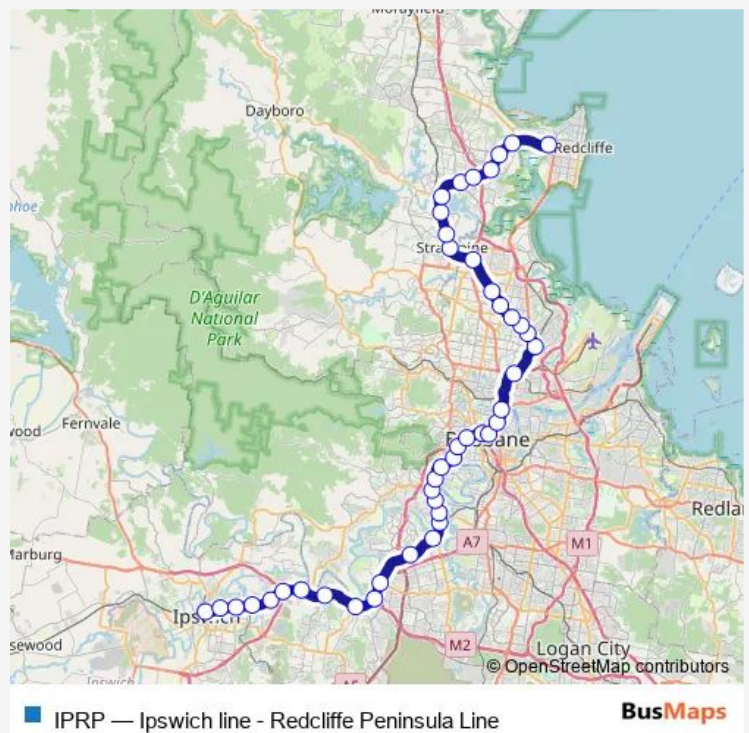

Taringa station, platform 4

Toowong station, platform 4

Auchenflower station, platform 4

Route schedule

Ipswich station, platform 3 — Kippa-Ring station, platform 1

Monday 17:07

Tuesday 17:07

Wednesday 17:07

Thursday 17:07

Friday —

Saturday —

Sunday —

Route info

Direction: Ipswich station, platform 3

Stops: 44

Trip Duration: 1 hour 54 min

Milton station, platform 4

Roma Street station, platform 9

Central station, platform 6

Fortitude Valley station, platform 4

Bowen Hills station, platform 4

Eagle Junction station, platform 4

Northgate station, platform 4

Virginia station, platform 2

Sunshine station, platform 2

Geebung station, platform 2

Zillmere station, platform 2

Carseldine station, platform 2

Bald Hills station, platform 2

Strathpine station, platform 2