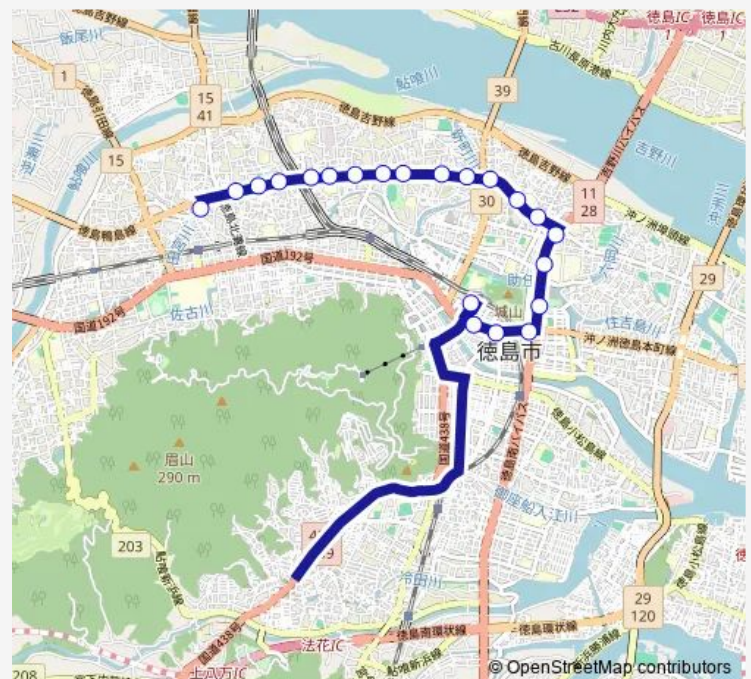

Thursday 16:40-21:25

Friday 16:40-21:25

Saturday 07:00-21:25

Sunday 07:00-21:25

Route info

Direction: 島田石橋

Stops: 21

Trip Duration: 0 hour 18 min

Thursday 16:10-21:00

Friday 16:10-21:00

Saturday 18:15-21:00

Sunday 18:15-21:00

Route info

Direction: 徳島駅前

Stops: 21

Trip Duration: 0 hour 21 min