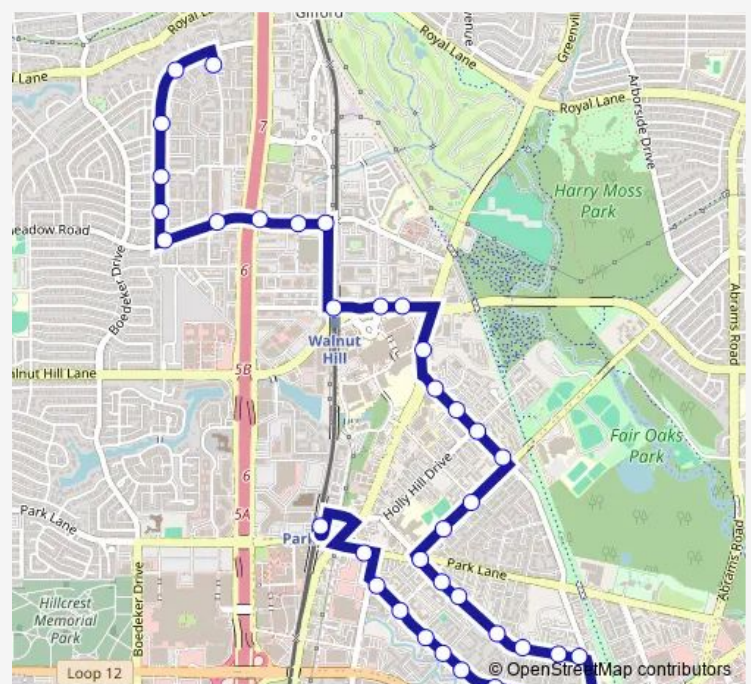

Ridgecrest @ Hemlock - W - Ns

Ridgecrest @ Park - W - Ns

Fair Oaks @ Phoenix - N - Mb

Fair Oaks @ Phoenix - N - Ns

Route schedule

Park Lane Station — Steppington @ Stone Canyon - S - Fs

Monday	04:20-00:42 ⁺¹
Tuesday	04:20-00:42 ⁺¹
Wednesday	04:20-00:42 ⁺¹
Thursday	04:20-00:42 ⁺¹
Friday	04:20-00:42 ⁺¹
Saturday	04:40-00:24 ⁺¹
Sunday	04:40-00:24 ⁺¹

Route info

Direction: Park Lane Station

Stops: 39

Trip Duration: 0 hour 23 min

027 — Ridgecrest

Pineland @ Fair Oaks - W - Fs

Pineland @ Holly Hill - W - Ns

Pineland @ Areta - W - Ns