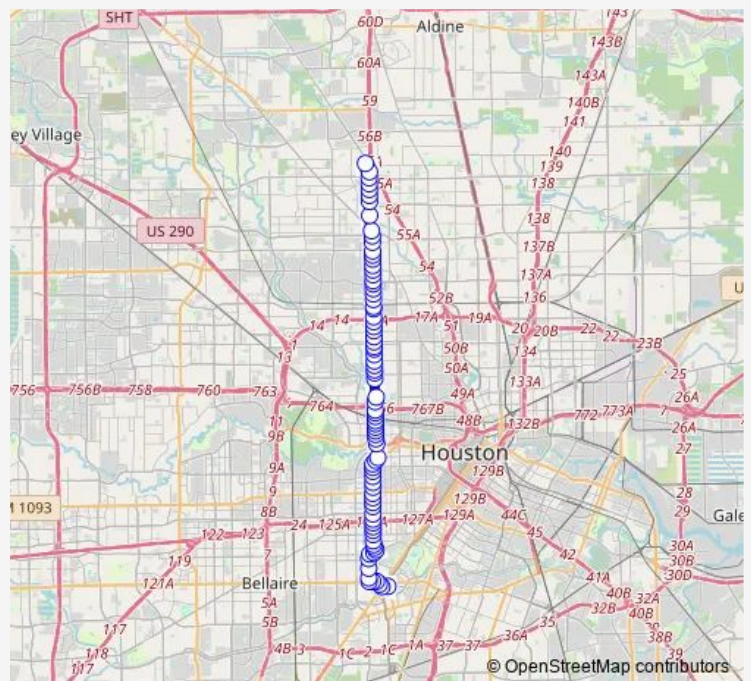

Holcombe Blvd @ Montclair Dr

Holcombe Blvd @ Bellgreen St

Holcombe Blvd @ Greenbriar Dr

Greenbriar Dr @ Mcclendon St

Greenbriar Dr @ Addison Rd

Greenbriar Dr @ University Blvd

Rice Blvd @ Greenbriar Dr

Rice Blvd @ Whitley St

S Shepherd Dr @ Rice Blvd

S Shepherd Dr @ Dunstan Rd

S Shepherd Dr @ Robinhood St

S Shepherd Dr @ Sunset Blvd

S Shepherd Dr @ Bissonnet St

S Shepherd Dr @ Bartlett St

S Shepherd Dr @ Milford St

S Shepherd Dr @ Southwest Freeway

S Shepherd Dr @ Lexington St

S Shepherd Dr @ Richmond Ave

Route schedule

Texas Medical Center Transit Center — North Shepherd Park & Ride

Monday	04:55-22:55
Tuesday	04:55-22:55
Wednesday	04:55-22:55
Thursday	04:55-22:55
Friday	04:55-22:55
Saturday	05:00-23:06
Sunday	05:00-23:06

Route info

Direction: Texas Medical Center Transit Center

Stops: 83

Trip Duration: 0 hour 53 min

027 — Shepherd

S Shepherd Dr @ Branard St

S Shepherd Dr @ W Alabama St

S Shepherd Dr @ Harold St