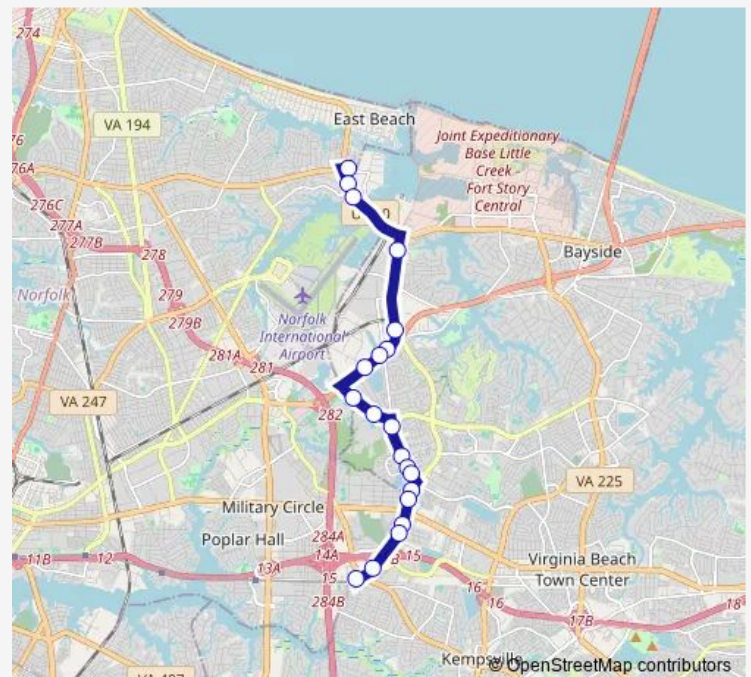

Newtown & Greenwich

Newtown RD Station

Route schedule

Joint EXP Base Little Creek — Newtown RD Station

Monday 06:03-00:03⁺¹

Tuesday 06:03-00:03⁺¹

Wednesday 06:03-00:03⁺¹

Thursday 06:03-00:03⁺¹

Friday 06:03-00:03⁺¹

Saturday 06:03-00:03⁺¹

Sunday 06:03-00:03⁺¹

Route info

Direction: Joint EXP Base Little Creek

Stops: 20

Trip Duration: 0 hour 22 min

027 — Northampton Blvd

Direction

Newtown RD Station — Joint EXP Base Little Creek

16 stops

[Open route schedule](#)

Newtown RD Station

Newtown & Kempsville

Newtown & Elam

Newtown & Virginia Beach

Diamond Springs & Northampton

Diamond Springs & Haden

Shore & Flowerfield

Joint EXP Base Little Creek

Route schedule

Newtown RD Station — Joint EXP Base Little Creek

Monday	06:33-00:33 ⁺¹
Tuesday	06:33-00:33 ⁺¹
Wednesday	06:33-00:33 ⁺¹
Thursday	06:33-00:33 ⁺¹
Friday	06:33-00:33 ⁺¹
Saturday	06:33-00:33 ⁺¹
Sunday	06:33-00:33 ⁺¹