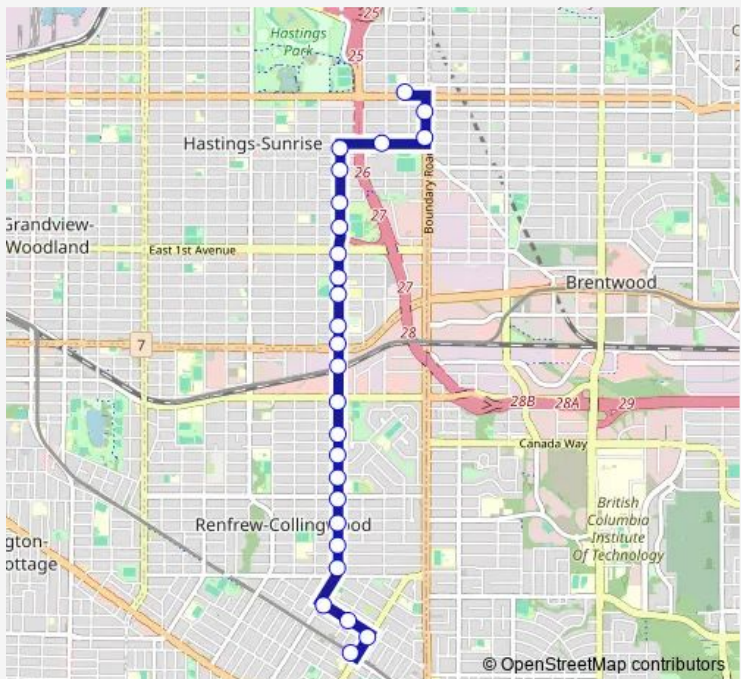

Bus 027 Kootenay Loop/Joyce Station

[Go to website](#)

Direction
 Kootenay Loop @ Bay 3 — Joyce Station @ Bay 1 Unload Only
 26 stops
[Open route schedule](#)

- Kootenay Loop @ Bay 3
- Southbound Boundary Rd @ E Pender St
- Southbound Boundary Rd @ E Georgia St
- Westbound Adanac St @ Skeena St
- Southbound Rupert St @ Adanac St
- Southbound Rupert St @ Parker St
- Southbound Rupert St @ Charles St
- Southbound Rupert St @ Grant St
- Southbound Rupert St @ E 1st Ave
- Southbound Rupert St @ E 3rd Ave
- Southbound Rupert St @ E 5th Ave
- Southbound Rupert St @ E 7th Ave
- Southbound Rupert St @ E Broadway
- Rupert Station @ Bay 2
- Southbound Rupert St @ Grandview Hwy
- Southbound Rupert St @ E 16 Ave
- Southbound Rupert St @ E 18 Ave
- Southbound Rupert St @ E 20 Ave
- Southbound Rupert St @ E 22 Ave
- Southbound Rupert St @ E 24 Ave
- Southbound Rupert St @ E 26 Ave

Route info
 Direction: Kootenay Loop @ Bay 3
 Stops: 26
 Trip Duration: 0 hour 22 min

■ 027 — Kootenay Loop/Joyce Station **BusMaps**

Southbound Rupert St @ E 28 Ave

Eastbound Wellington Ave @ Rupert St

Eastbound Wellington Ave @ McHardy St

Southbound Joyce St @ Wellington Ave

Joyce Station @ Bay 1 Unload Only

Direction

Westbound Kingsway @ Boundary Rd — Kootenay Loop @ Bay 3

31 stops

[Open route schedule](#)

Westbound Kingsway @ Boundary Rd

Westbound Kingsway @ Melbourne St

Saturday 05:28-01:00⁺¹

Sunday 06:34-00:02⁺¹

Route info

Direction: Westbound Kingsway @ Boundary Rd

Stops: 31

Trip Duration: 0 hour 22 min

Northbound Rupert St @ William St

Northbound Rupert St @ Parker St