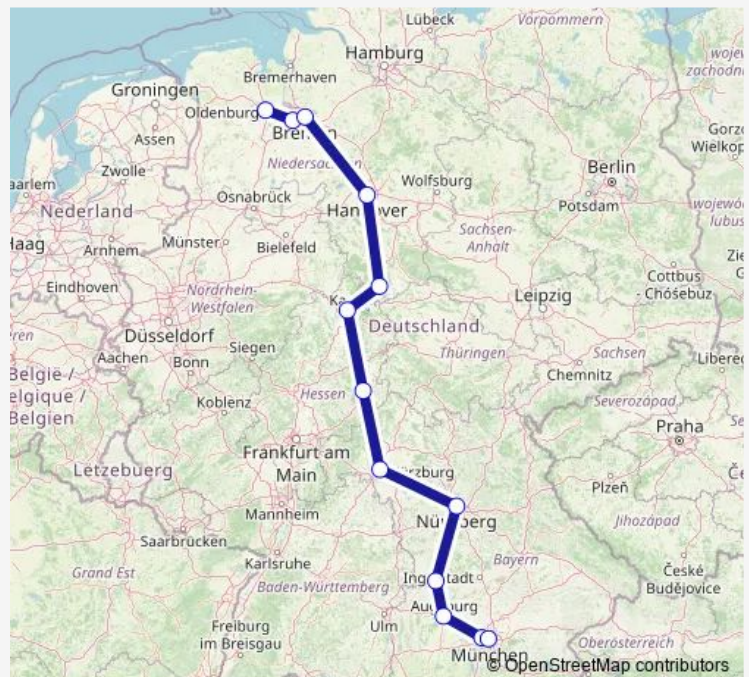

### Direction

Oldenburg(Oldb) — München Hbf

13 stops

[Open route schedule](#)

Oldenburg(Oldb)

Delmenhorst

Bremen Hbf

Hannover Hbf

Göttingen

Kassel-Wilhelmshöhe

Fulda

Würzburg Hbf

Nürnberg Hbf

Donauwörth

Augsburg Hbf

München-Pasing

München Hbf

### Route info

Direction: Oldenburg(Oldb)

Stops: 13

Trip Duration: 6 hour 34 min

ICE 537

ICE 537 Rail time schedules and route maps are available in an offline PDF at [busmaps.com](https://busmaps.com). Use the [busmaps.com](https://busmaps.com) website to see live bus times, train schedule or subway schedule, and step-by-step directions for all public transit in Munich