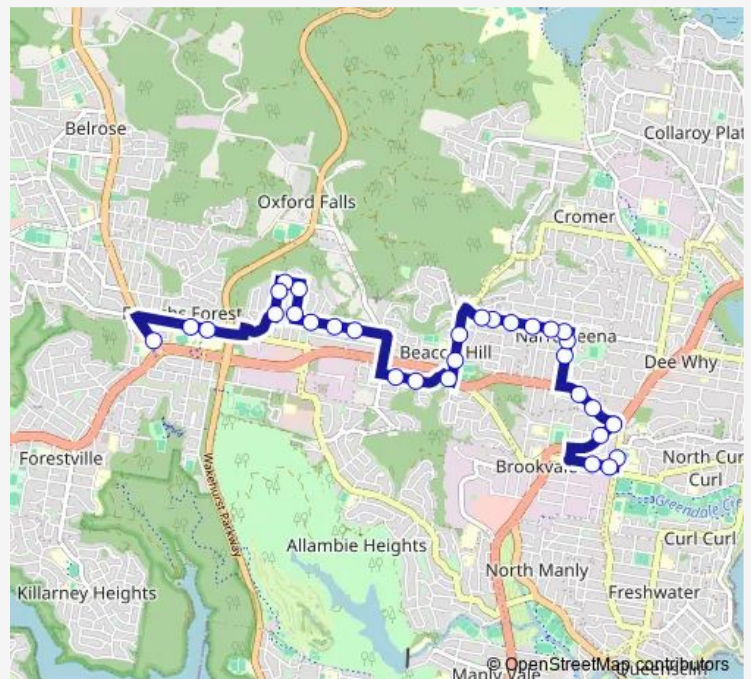

School Bus 729n Manly High School to Frenchs Forest

[Go to website](#)

Direction

Nbsc Manly Campus, Harbord Rd — Forest Way Opp Forestway Shopping Centre

31 stops

[Open route schedule](#)

- Nbsc Manly Campus, Harbord Rd
- Winbourne Rd After Harbord Rd
- Winbourne Rd Opp Carter Rd
- Manly Leagues Club, Pittwater Rd
- Pittwater Rd At Warringah Rd
- Warringah Rd After Victor Rd
- Warringah Rd After Pine Av
- Alfred St Opp Narraweena Community Centre
- St John's Primary School, Alfred St
- Mcintosh Rd Opp Narraweena Public School
- Mcintosh Rd At Waratah Pde
- Mcintosh Rd At Lascelles Rd
- Mcintosh Rd At Eltham St
- Mcintosh Rd At Careden Av
- Mcintosh Rd Before Cousins Rd
- Willandra Rd Opp Egan Pl
- Beacon Hill Memorial Hall, Willandra Rd
- Warringah Rd At Willandra Rd
- Mary St At Dresden Av
- Mary St At O'Connors Rd
- Iris St Before Jones St

Route schedule

Nbsc Manly Campus, Harbord Rd — Forest Way Opp Forestway Shopping Centre

Monday	15:35
Tuesday	14:40
Wednesday	14:40
Thursday	14:40
Friday	15:35
Saturday	—
Sunday	—

Route info

Direction: Nbsc Manly Campus, Harbord Rd

Stops: 31

Trip Duration: 0 hour 30 min

729n — Manly High School to Frenchs Forest

Iris St Opp Karabah Pl

Iris St At Patanga Rd

Paxton St After Iris St

Paxton St At Valley View Way

Poulton Pde Before Romford Rd

Romford Rd At Robyn Av

Romford Rd At Iris St

Nth Beaches Hospital, Frenchs Forest Rd

The Forest High School, Frenchs Forest Rd, Stand A

Forest Way Opp Forestway Shopping Centre

729n School Bus time schedules and route maps are available in an offline PDF at busmaps.com. Use the busmaps.com website to see live bus times, train schedule or subway schedule, and step-by-step directions for all public transit in Sydney