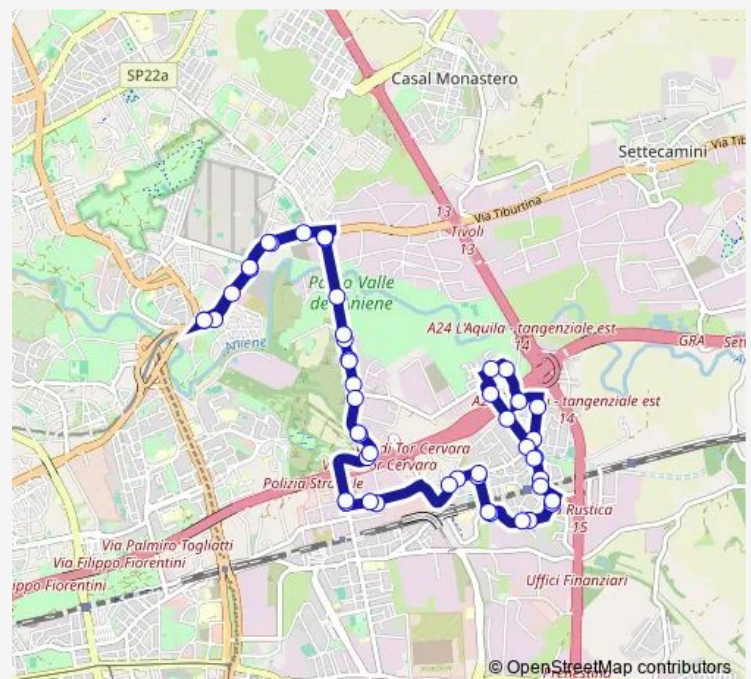

### Route info

Direction: Rebibbia (Mb)

Stops: 51

Trip Duration: 1 hour 2 min

447 — Rebibbia (Mb)

Delia

Delia/Fossalto

Delia/Naide