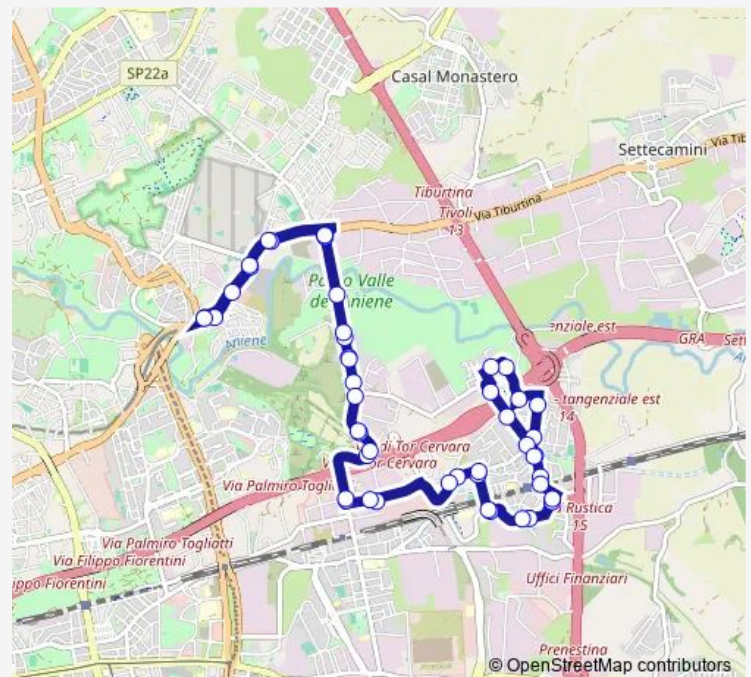

Bus 447 Rebibbia (Mb)

[Go to website](#)

Direction

REBIBBIA (MB) — REBIBBIA (MB)

51 stops

[Open route schedule](#)

REBIBBIA (MB)

TIBURTINA/RIPA TEATINA

TIBURTINA/LANCIANO

Tiburtina/Nasini

Tiburtina/Lino DA Parma

TOR CERVARA/TIBURTINA

TOR CERVARA/LAGHI SPORTIVI

TOR CERVARA/COMASTA

TOR CERVARA/ENEIDE

TOR CERVARA/CERVARA

TOR CERVARA/VESPIGNANI

TOR CERVARA/CERVELLETTA

TOR CERVARA/COSTI

COSTI

RUSTICA/NAIDE

TURANO

PETITI

CASTELLI

LACCETTI

SOLDATI

RUSSOLO

Route schedule

REBIBBIA (MB) — REBIBBIA (MB)

Monday 07:36-08:24

Tuesday 07:36-08:24

Wednesday 07:36-08:24

Thursday 07:36-08:24

Friday 07:36-08:24

Saturday —

Sunday —

Route info

Direction: REBIBBIA (MB)

Stops: 51

Trip Duration: 1 hour 9 min

447 — Rebibbia (Mb)